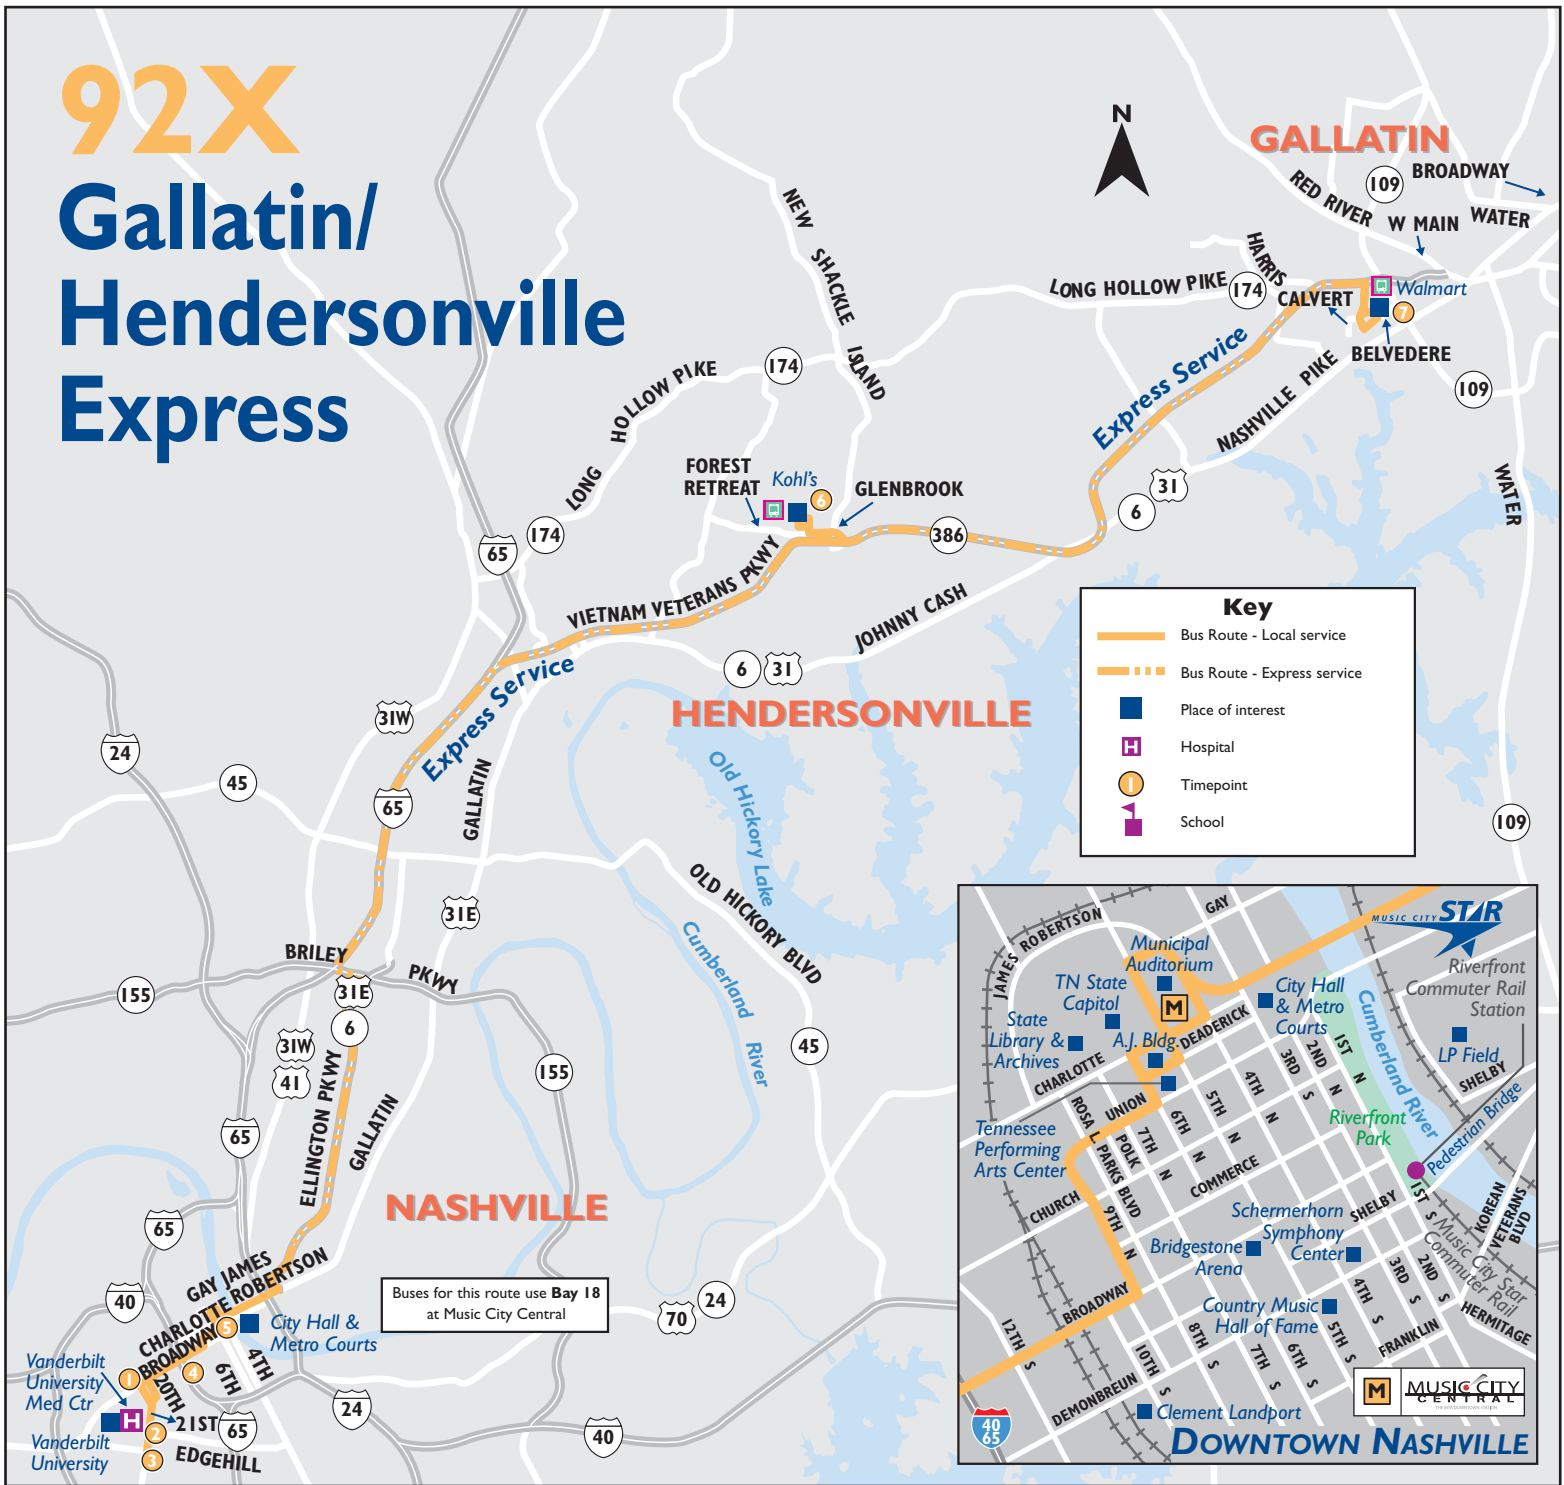

## WEEKDAYS

to Nashville

Stop	7	6	5	4	1	2	3
Gallatin Walmart							
Hendersonville Kohl's							
Music City Central Bay 18							
10th & Broadway							
21st & West End							
21st & Edgehill							
21st & Children's Way							
Average trip times from this stop		20 minutes	47 minutes	53 minutes	61 minutes	65 minutes	70 minutes
5:55	6:15	6:40	6:44	6:52	6:55	7:00	
6:30	6:50	7:20	7:28	7:35	7:40	7:45	