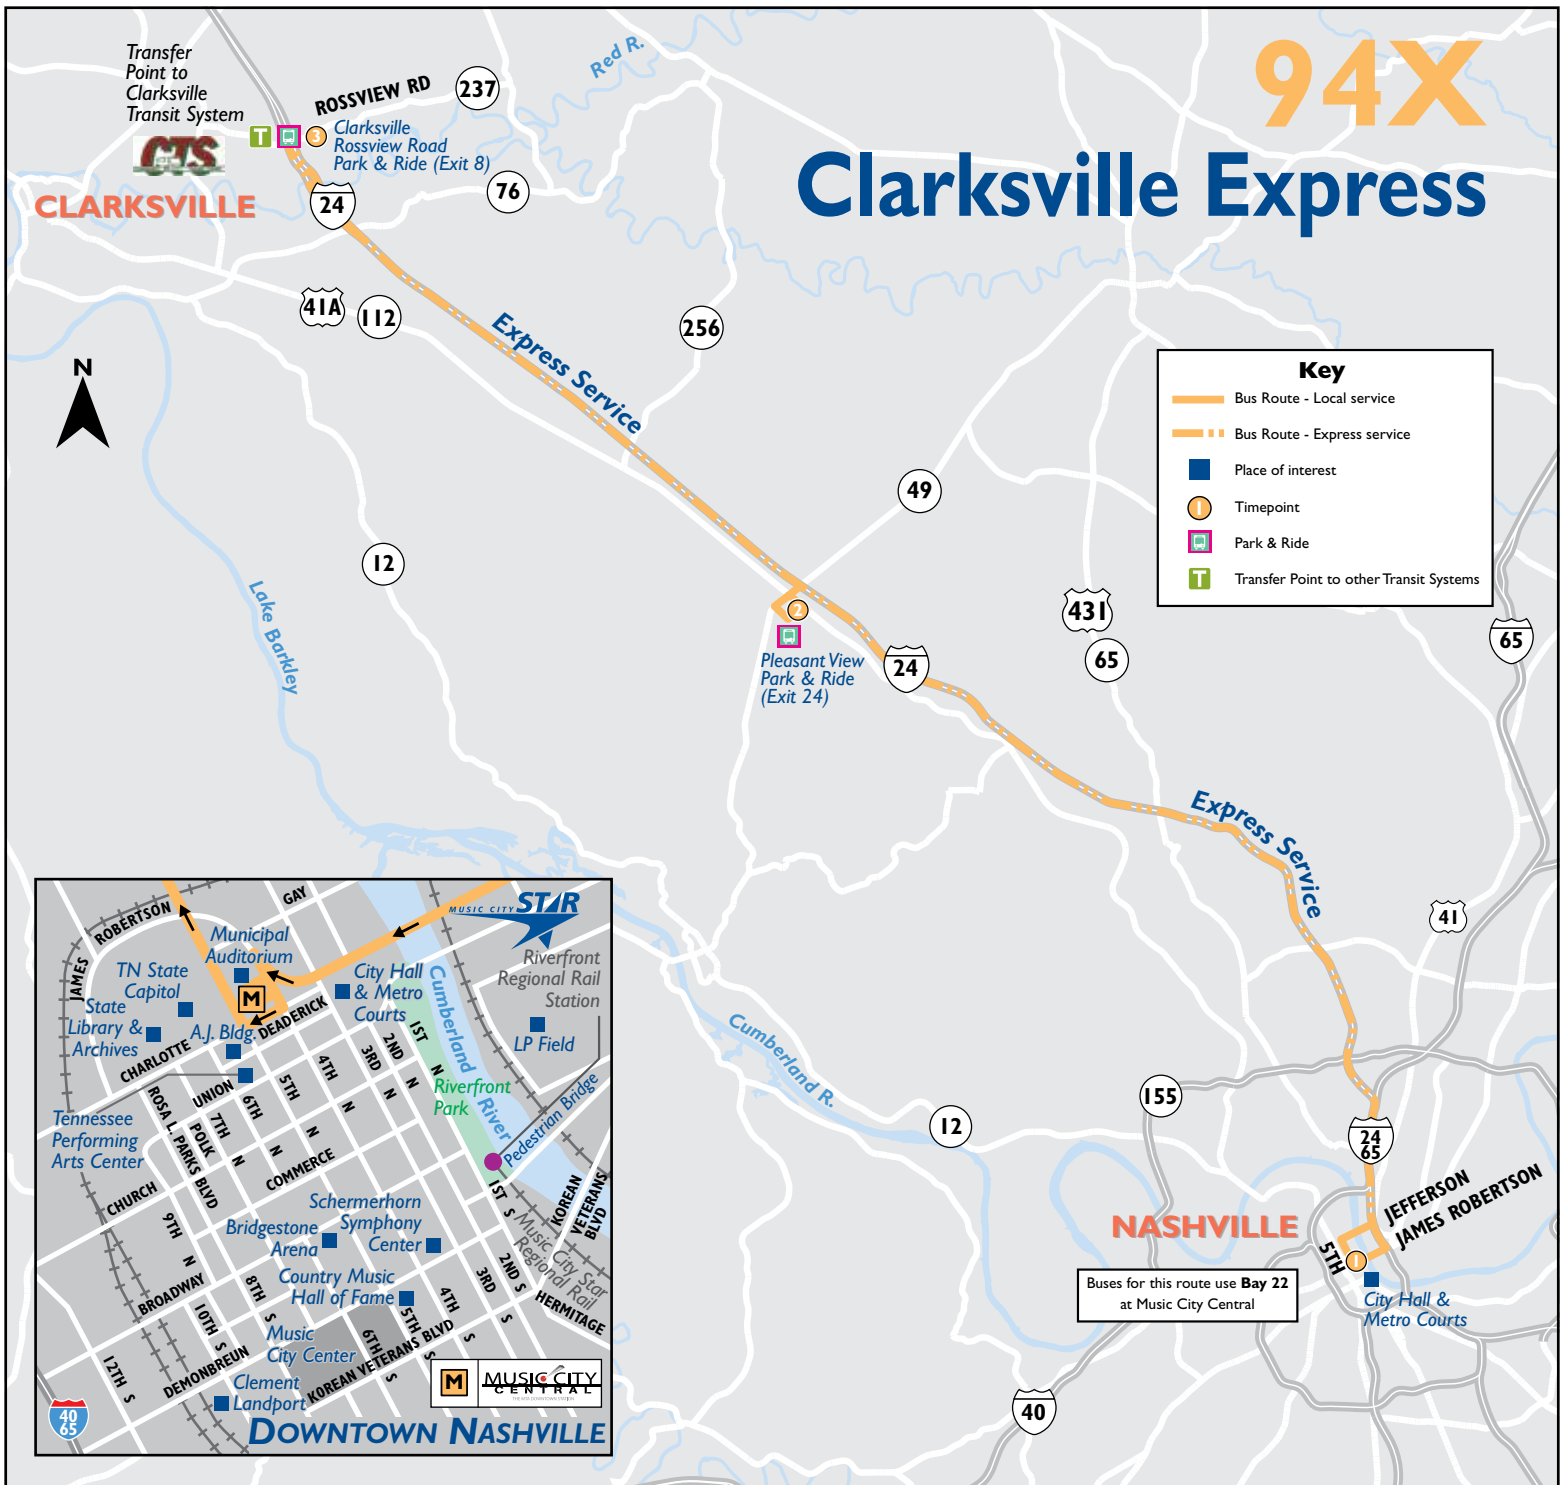

designed by CHK America – [chkamerica.com](http://chkamerica.com)

**WEEKDAYS** to Nashville

Clarksville Rossview Road Park & Ride (Exit 8)	Pleasant View Park & Ride (Exit 24)	Music City Central
3	2	1
Average trip times from this stop		
5:57	24 minutes	51 minutes
6:19	6:43	7:18
6:53		7:45
5:10		5:55