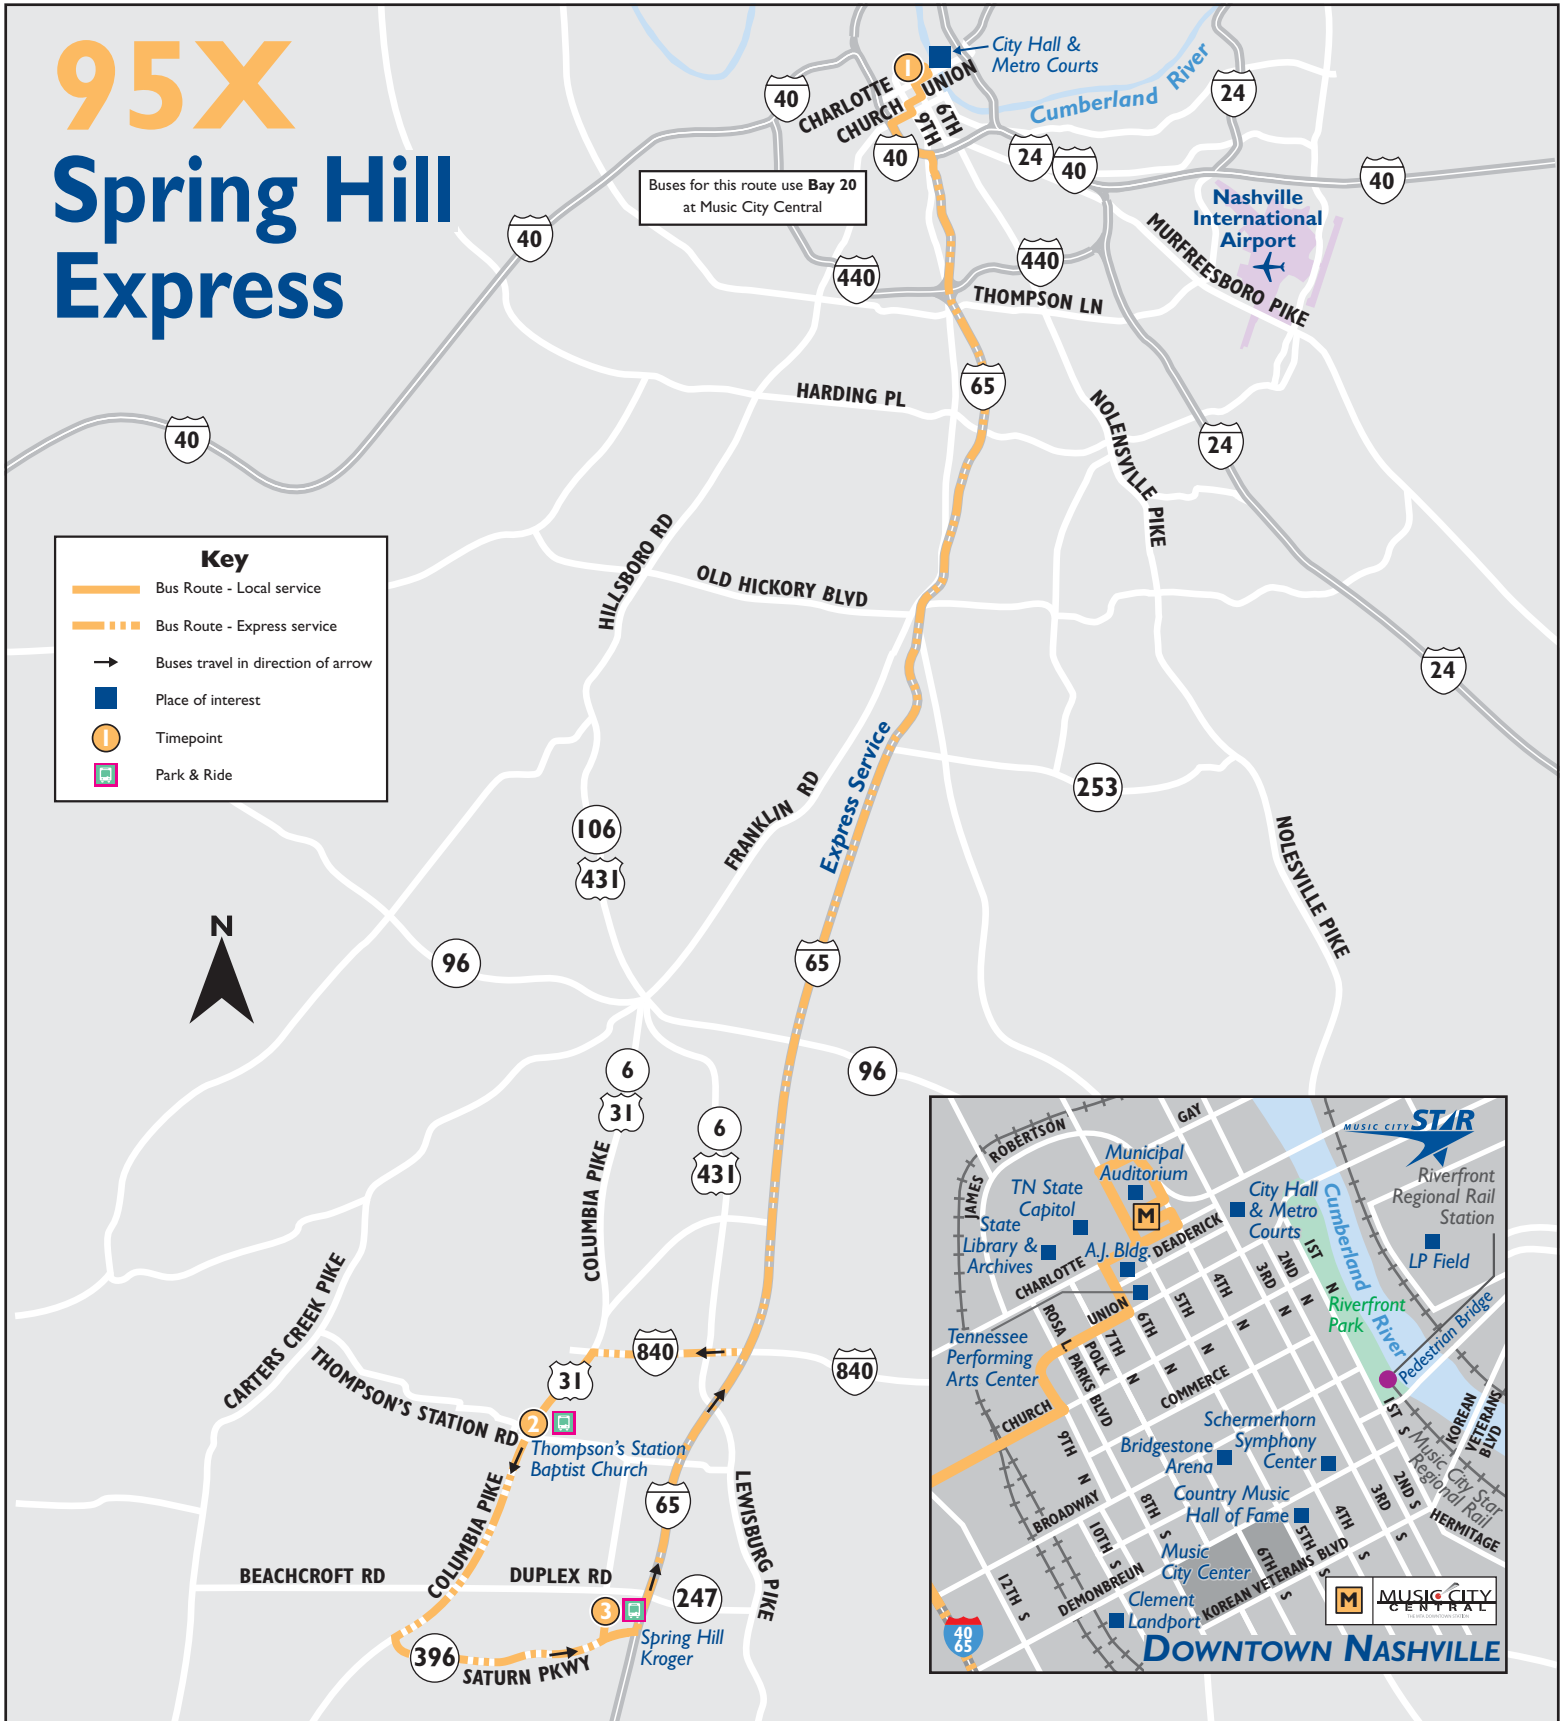

95X Spring Hill Express

WEEKDAYS to Nashville

Thompson's Station Baptist Church	Spring Hill Kroger on Port Royal	Music City Central
5:38	5:57	6:50
6:10	6:29	7:22

WEEKDAYS from Nashville

Music City Central Bay 20	Thompson's Station Baptist Church	Spring Hill Kroger on Port Royal
3:45	4:44	5:02
4:10	5:09	5:27

NO SERVICE SATURDAYS, SUNDAYS OR HOLIDAYS

a.m. trips | p.m. trips