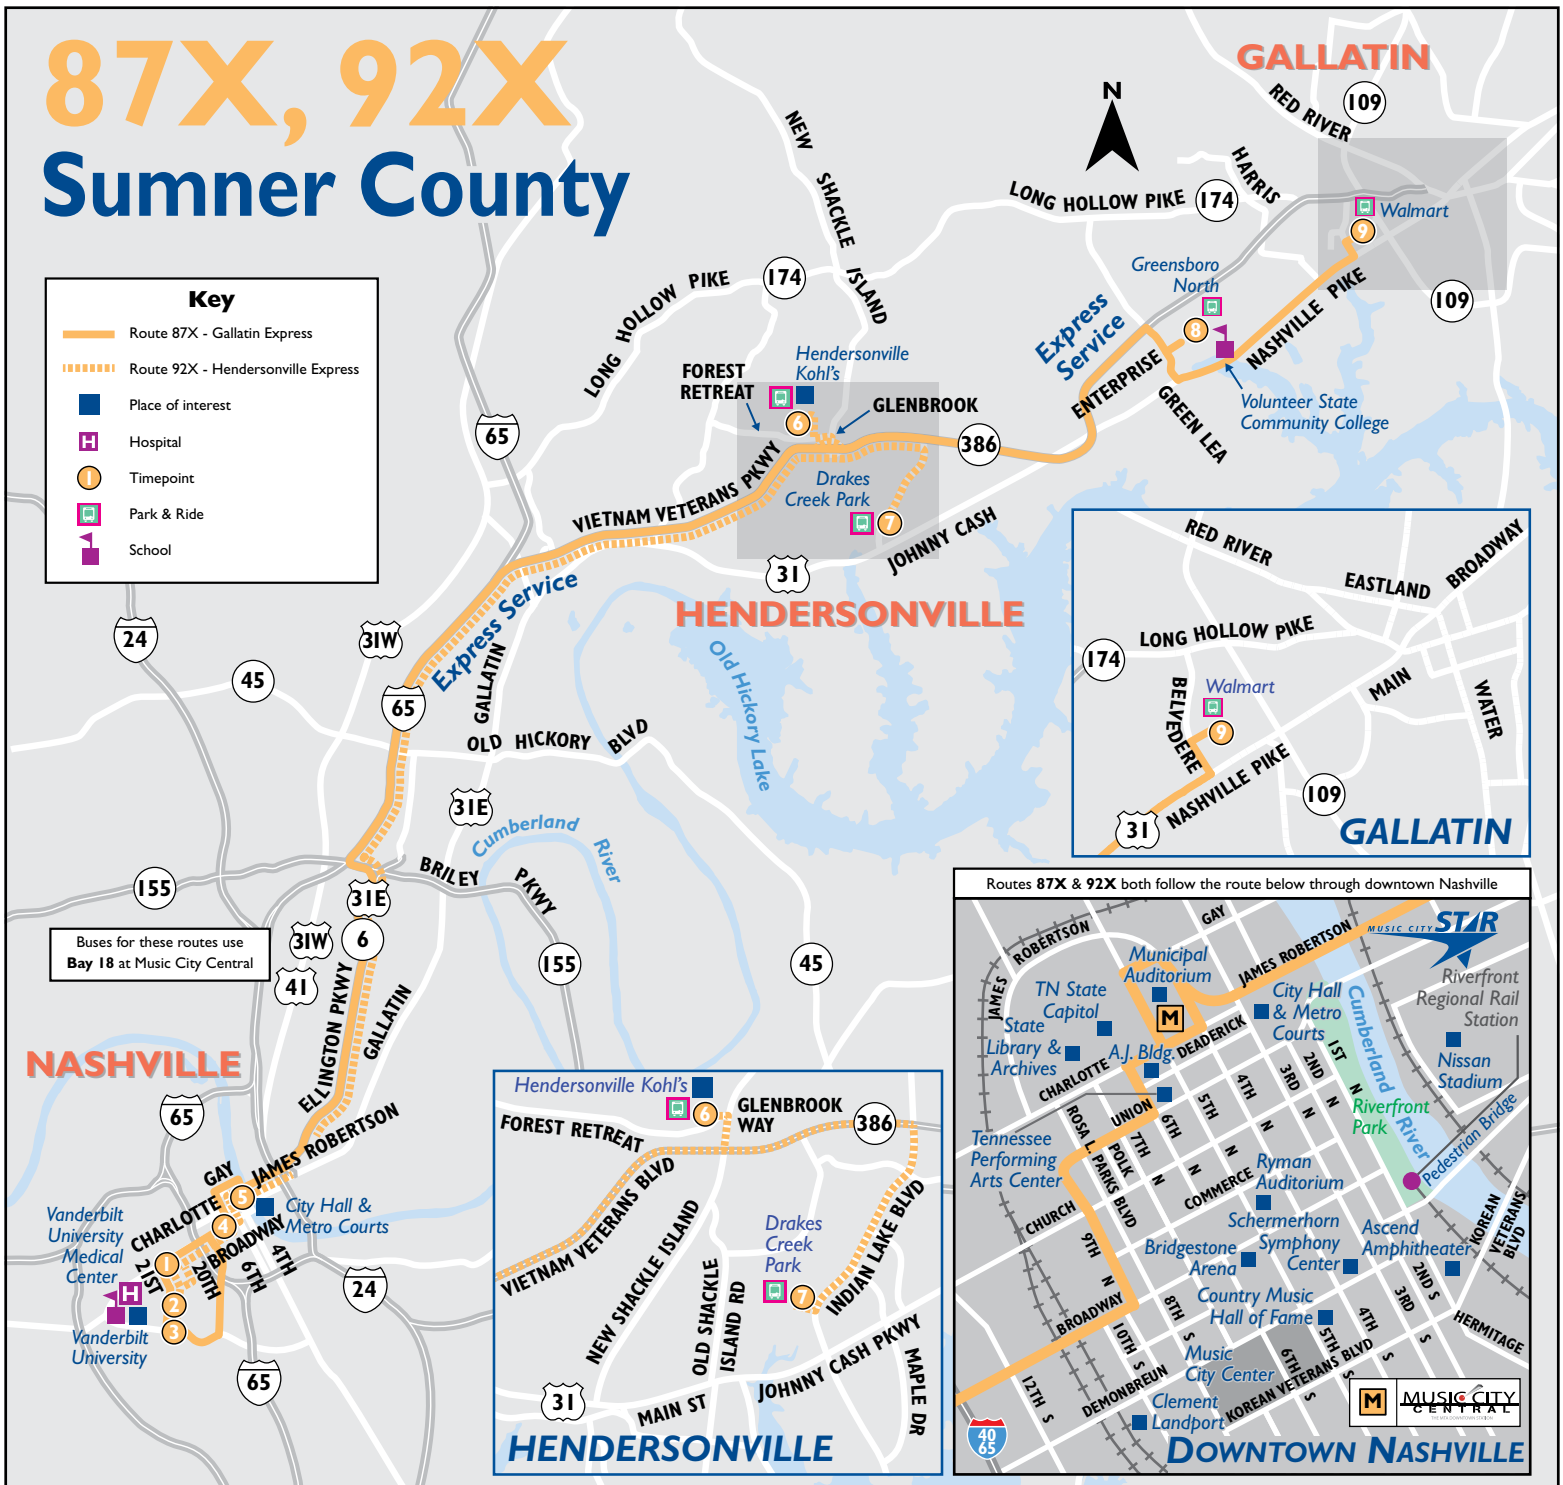

Enjoy fast, comfortable service to work, shopping and entertainment.

Have time to read ... organize your day ... or just sit back and take a break.

87X, 92X Sumner County

Key

- Route 87X - Gallatin Express
- Route 92X - Hendersonville Express
- Place of interest
- Hospital
- Timepoint
- Park & Ride
- School