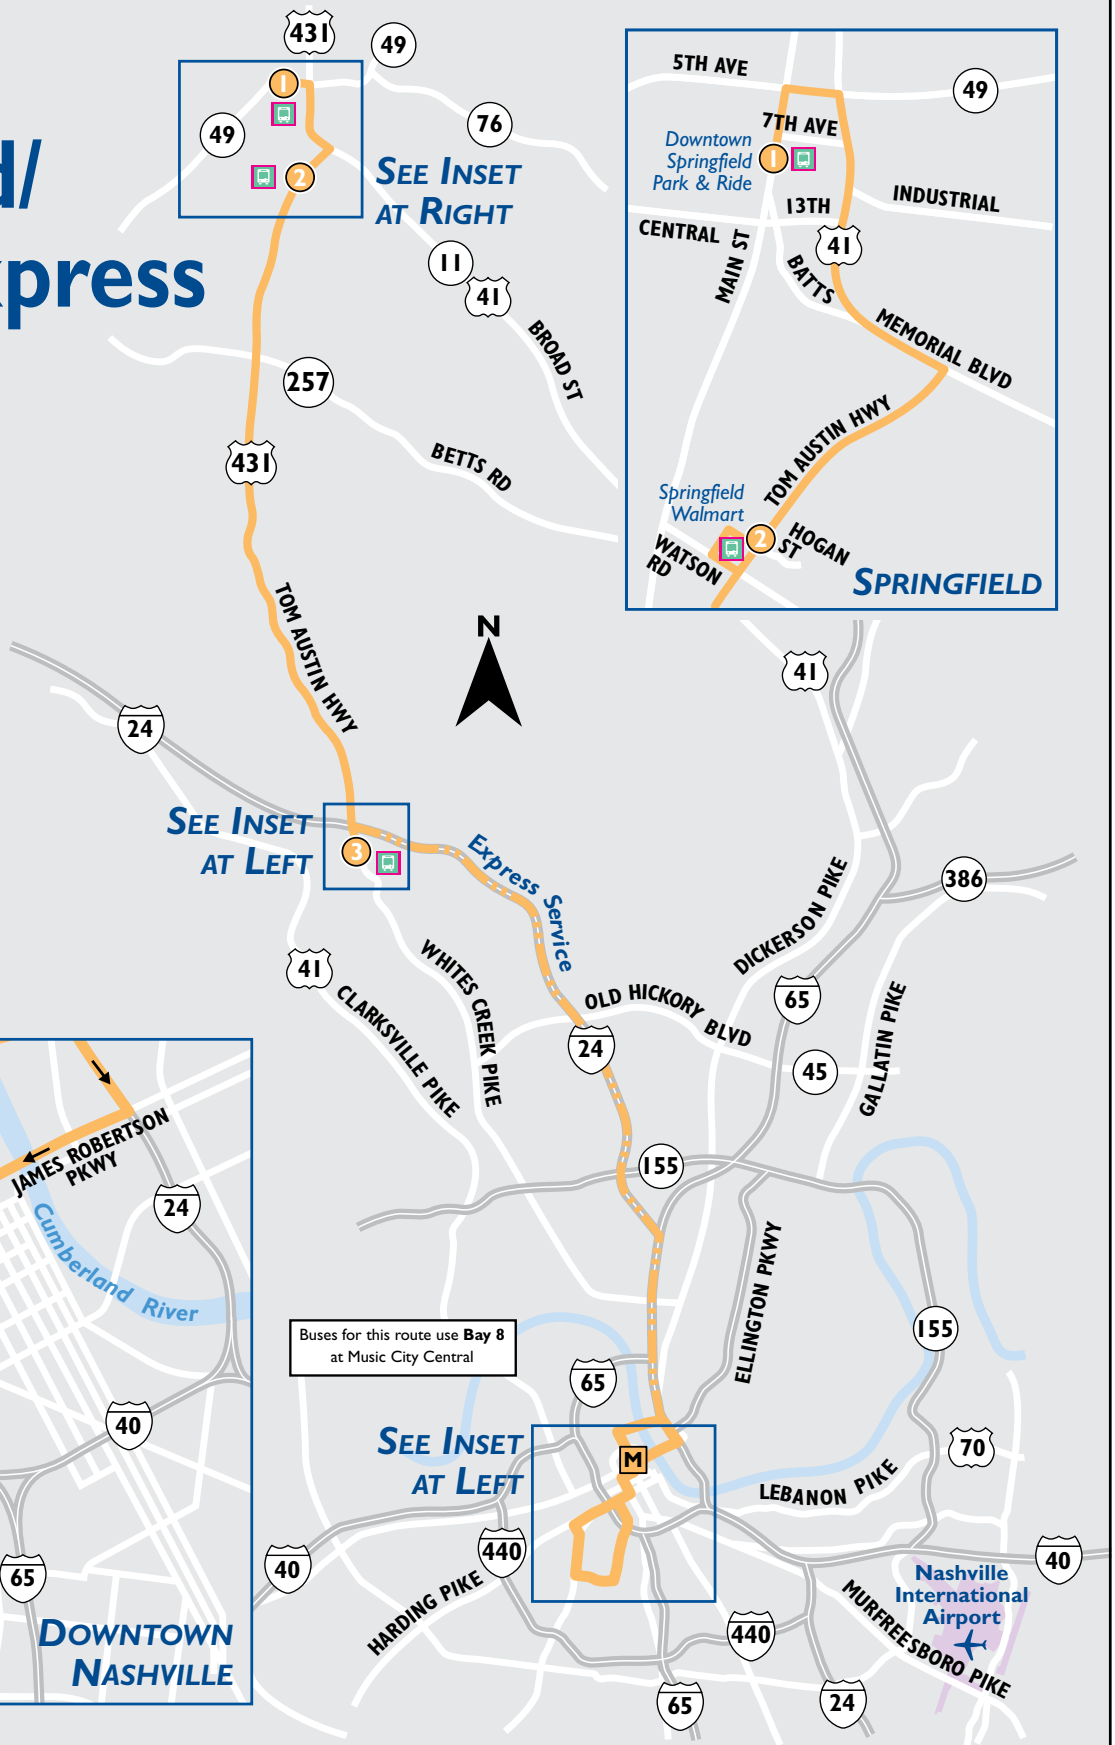

Joelton Inset

Joelton Park & Ride

BINKLEY

GIFFORD

JOELTON

Downtown Nashville Inset

MUSIC CITY CENTRAL

JEFFERSON

9TH

6TH

5TH

JAMES ROBERTSON PKWY

Cumberland River

DOWNTOWN NASHVILLE

Springfield Inset

5TH AVE

HOGAN ST

WATSON RD

Springfield Walmart

SPRINGFIELD

WEEKDAYS

to Nashville

Downtown Springfield Park & Ride	Springfield Walmart	Joelton Park & Ride	Music City Central Bay 8	9th & Broadway	21st & West End	21st & Edgehill	21st & Children's Way
1	2	3	4	5	6	7	8
5:43	5:55	6:14	6:36	6:47	6:51	6:54	6:59
6:23	6:34	6:54	7:20	7:31	7:36	7:39	7:44

WEEKDAYS

from Nashville

21st & West End	21st & Edgehill	21st & Children's Way	9th & Broadway	Music City Central Bay 8	Joelton Park & Ride	Springfield Walmart	Downtown Springfield Park & Ride
6	7	8	5	4	3	2	1
3:48	3:51	3:58	4:11	4:20	4:50•	5:07•	5:23
4:37	4:40	4:47	5:00	5:10	5:42•	5:59•	6:15