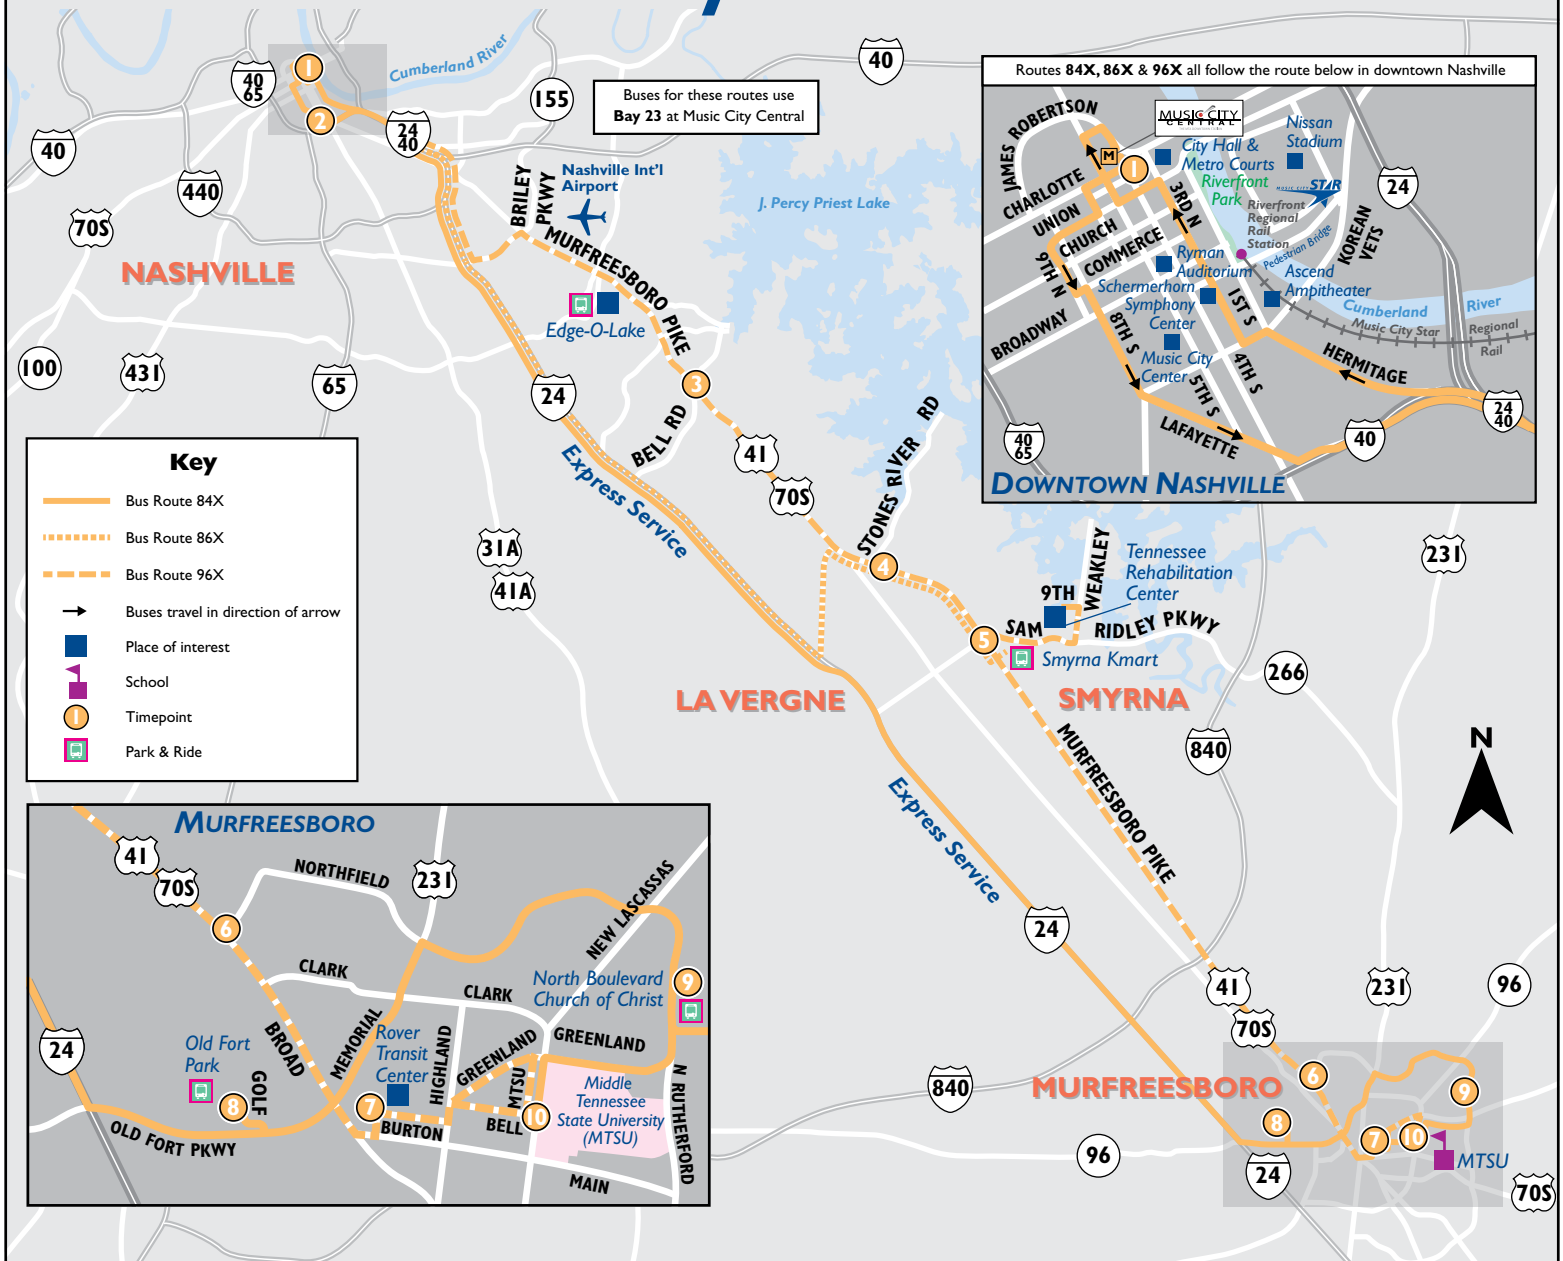

84X, 86X, 96X

Rutherford County

84X - Murfreesboro Express

WEEKDAYS to Nashville

MTSUI James Union Building	North Blvd Church of Christ	Old Fort Park	Music City Central Bay 23	Greyhound Bus Station
10	9	8	1	2
5:28	5:37	5:54	6:45	6:57
5:43	5:52	6:09	7:15	7:27
6:02	6:12	6:31	7:45	7:57

WEEKDAYS from Nashville

Music City Central Bay 23	Greyhound Bus Station	Old Fort Park	North Blvd Church of Christ	MTSUI James Union Building
1	2	8	9	10
3:43	3:54	4:34	4:52	5:00
4:08	4:20	5:02	5:20	5:28
4:43	4:55	5:39	5:58	6:07

NO SERVICE SATURDAYS, SUNDAYS OR HOLIDAYS

a.m. trips p.m. trips

86X - Smyrna/La Vergne Express

WEEKDAYS to Nashville

Smyrna Kmart	Floyd Mayfield	Music City Central Bay 23	Greyhound Bus Station
5	4	1	2
5:47	5:54	6:45	6:56
6:09	6:18	7:15	7:27
6:29	6:39	7:45	7:57

WEEKDAYS from Nashville

Music City Central Bay 23	Greyhound Bus Station	Floyd Mayfield	Smyrna Kmart
1	2	4	5
3:48	4:00	4:27	4:40
4:14	4:26	4:59	5:12
4:48	5:01	5:41	5:54

NO SERVICE SATURDAYS, SUNDAYS OR HOLIDAYS