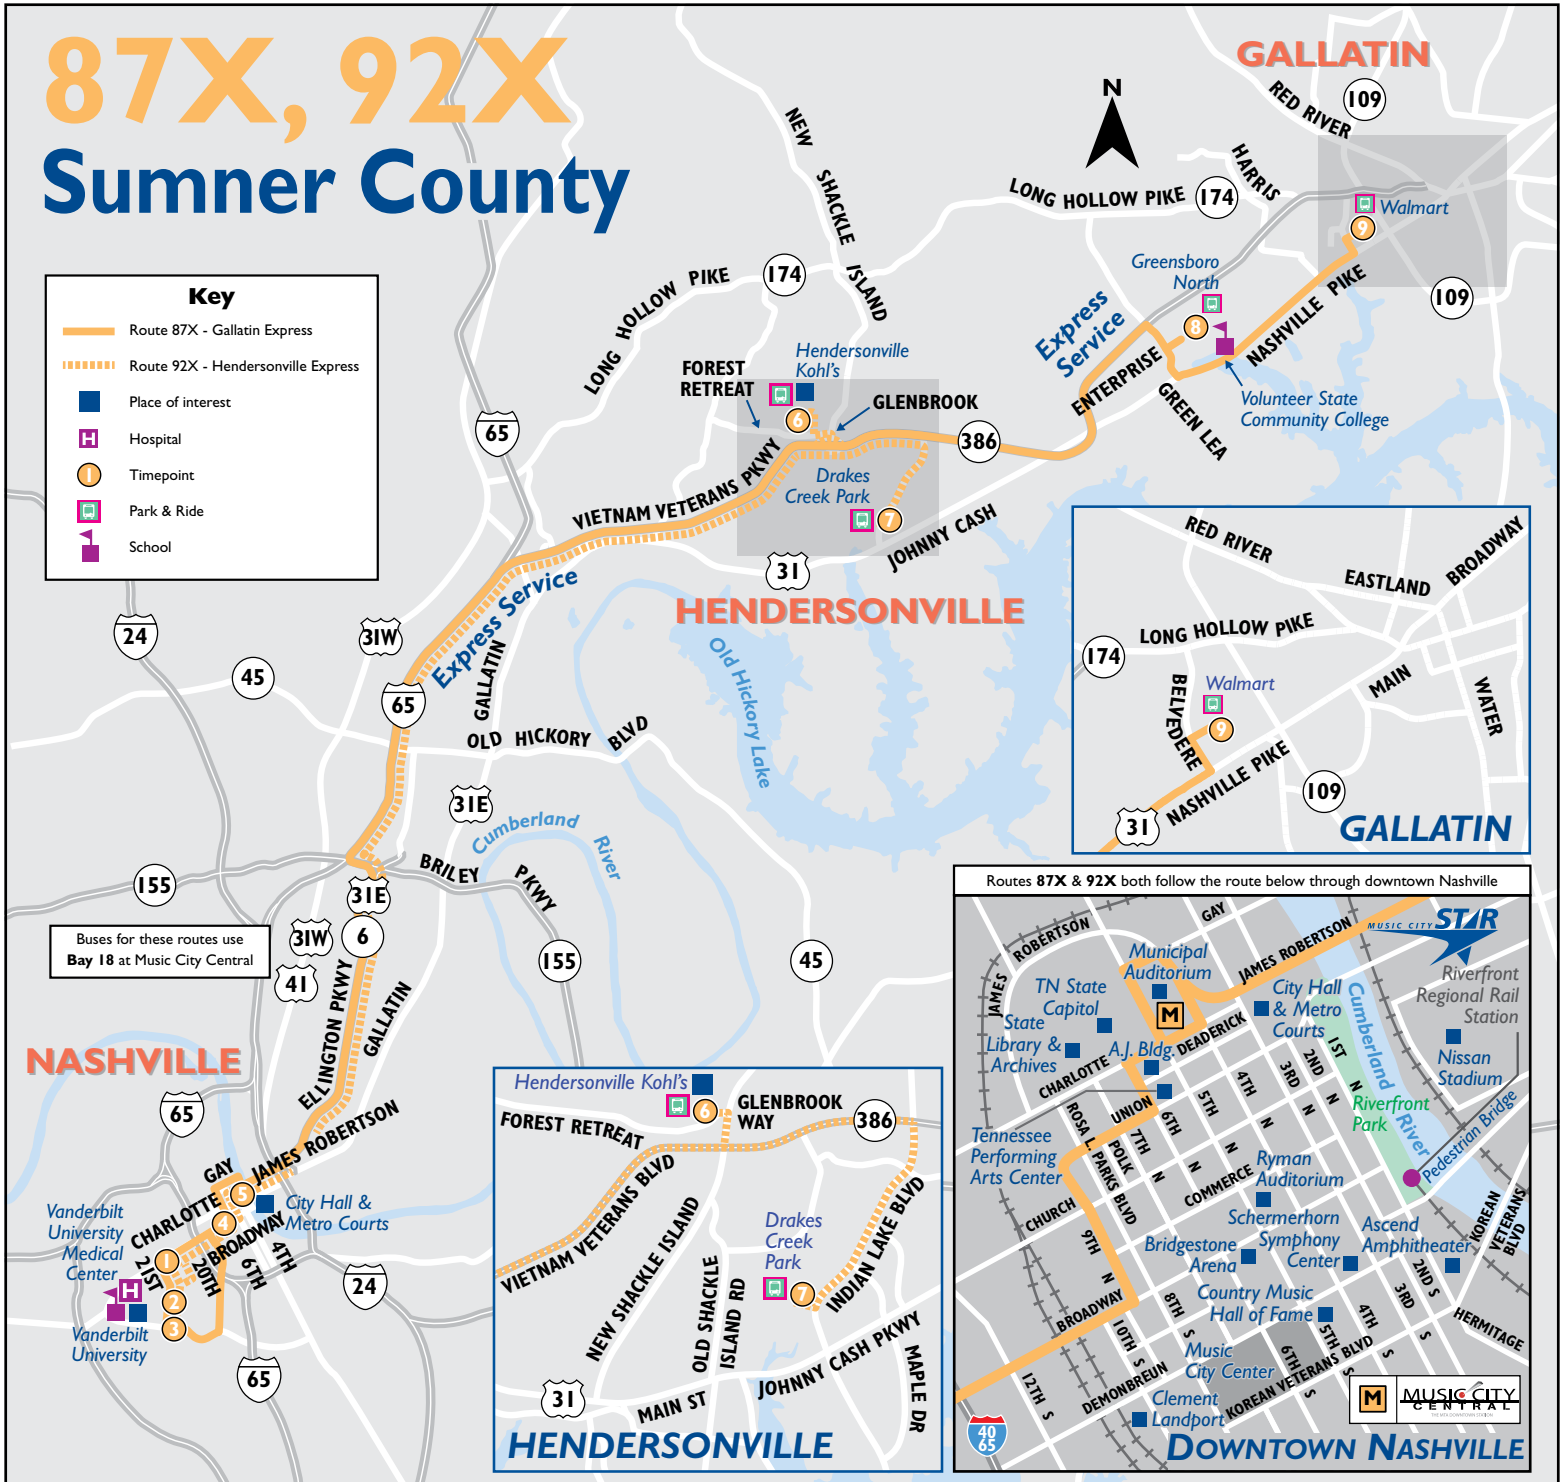

# 87X, 92X Sumner County

**Key**

- Route 87X - Gallatin Express
- Route 92X - Hendersonville Express
- Place of interest
- Hospital
- Timepoint
- Park & Ride
- School

Buses for these routes use Bay 18 at Music City Central