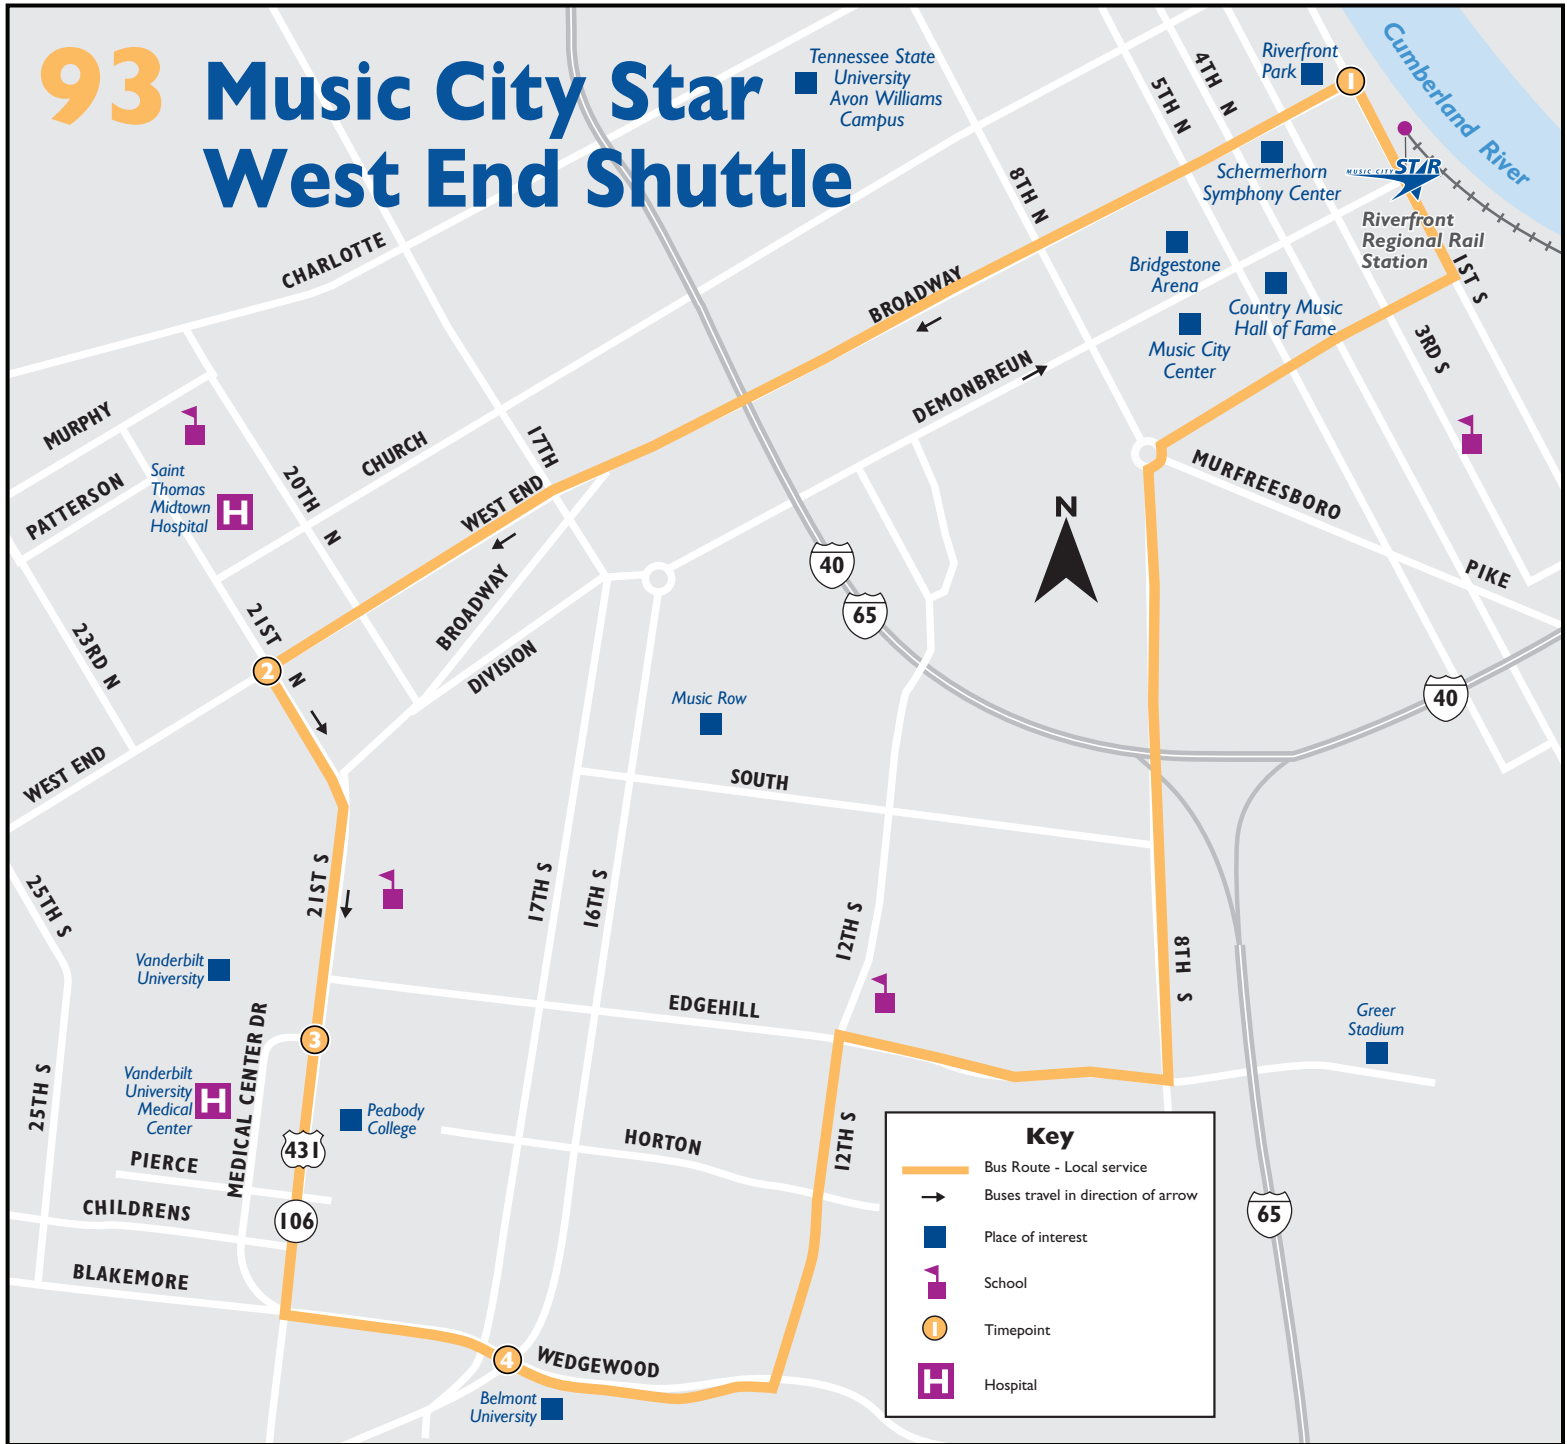

# 93 Music City Star West End Shuttle

**Key**

- Bus Route - Local service
- Buses travel in direction of arrow
- Place of interest
- School
- Timepoint
- Hospital

## WEEKDAYS Loop

Riverfront Station	21st & West End	21st & Medical Center Drive	Wedgewood & 16th	Riverfront Station
1	2	3	4	1
6:37	6:46	6:50	6:54	7:10
7:34	7:45	7:51	7:55	8:12
8:17	8:27	8:33	8:38	
	3:47	3:51	3:57	4:10
4:10	4:27	4:33	4:39	4:57
4:57	5:14	5:19	5:25	5:40

♿ All MTA buses are accessible and equipped with bike racks.  
**NO SERVICE SATURDAYS, SUNDAYS OR HOLIDAYS**

a.m. trips p.m. trips