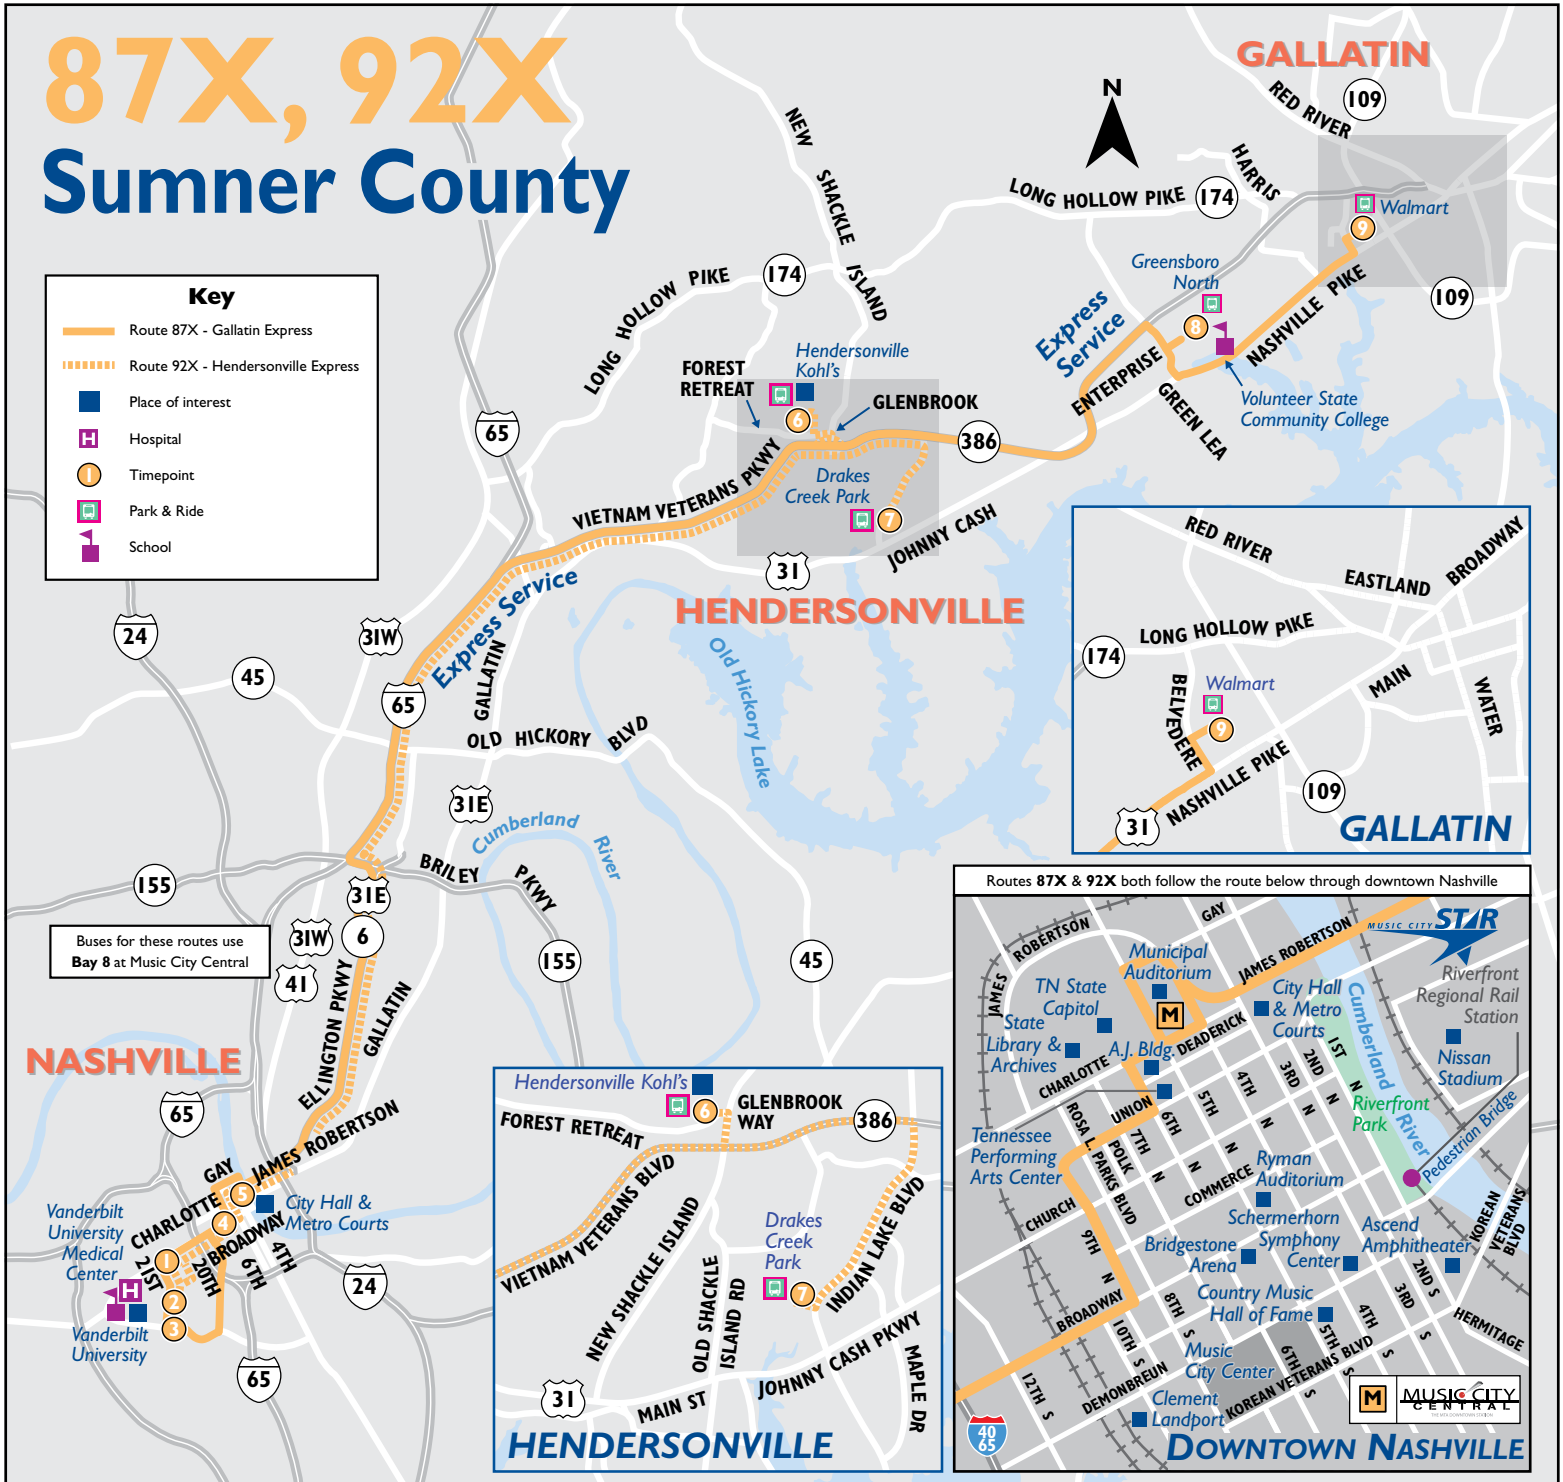

87X, 92X Sumner County

Key

- Route 87X - Gallatin Express
- Route 92X - Hendersonville Express
- Place of interest
- Hospital
- Timepoint
- Park & Ride
- School

87X - Gallatin Express

WEEKDAYS

to Nashville