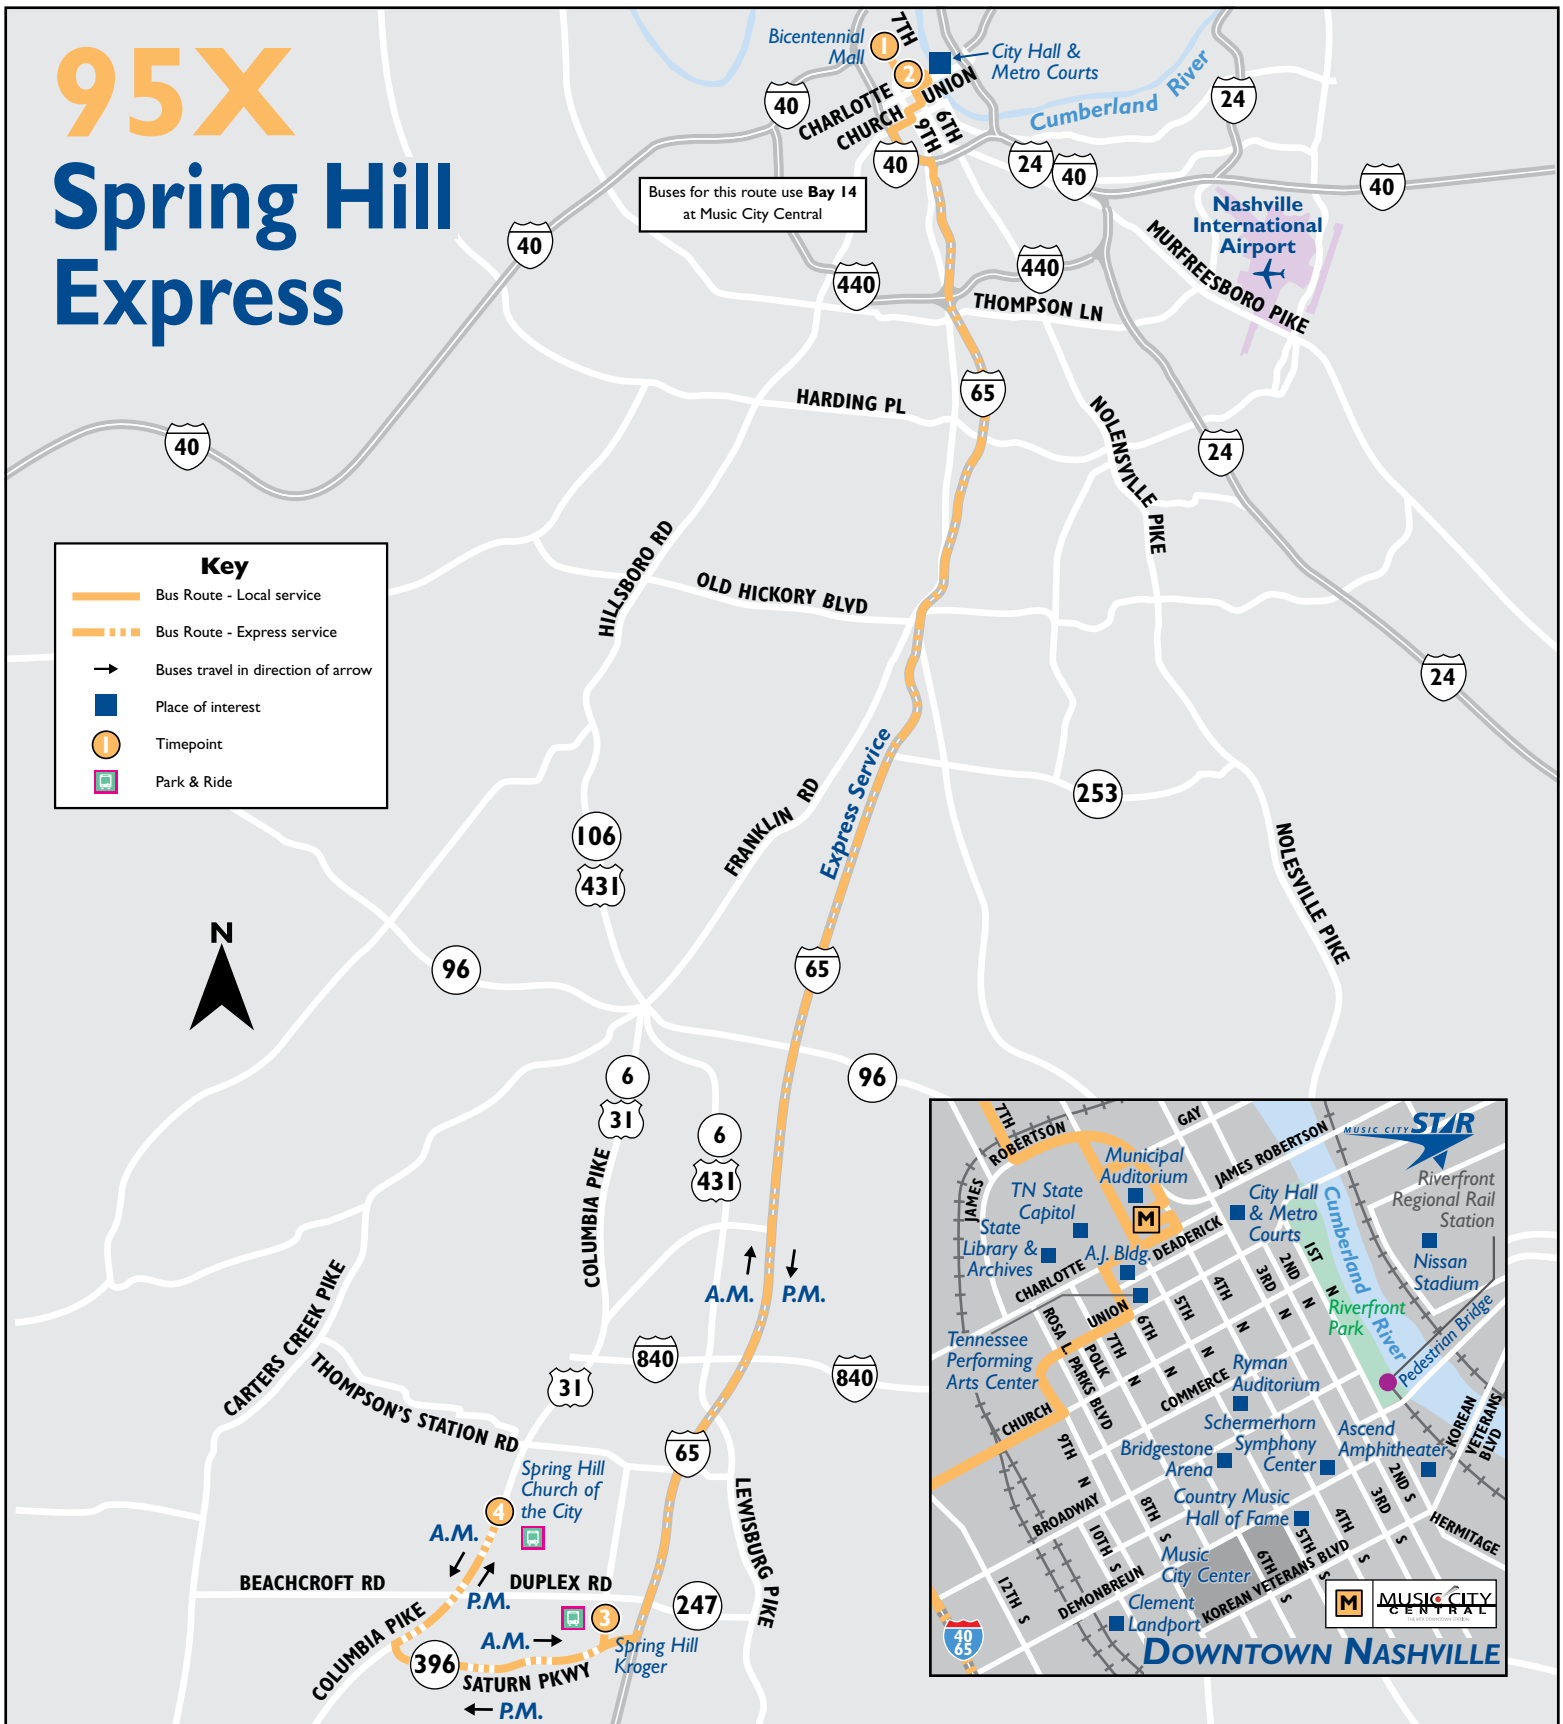

95X Spring Hill Express

WEEKDAYS to Nashville

Spring Hill Church of the City	Spring Hill Kroger on Port Royal	Music City Central Bay 14	Bicentennial Mall
4	3	2	1
5:41	5:57	6:50	6:55
5:58	6:14	7:22	7:27

WEEKDAYS from Nashville

Bicentennial Mall	Music City Central Bay 14	Spring Hill Kroger on Port Royal	Spring Hill Church of the City
1	2	3	4
3:35	3:45	4:40	4:55
4:00	4:10	5:10	5:25

NO SERVICE SATURDAYS, SUNDAYS OR HOLIDAYS

a.m. trips | p.m. trips