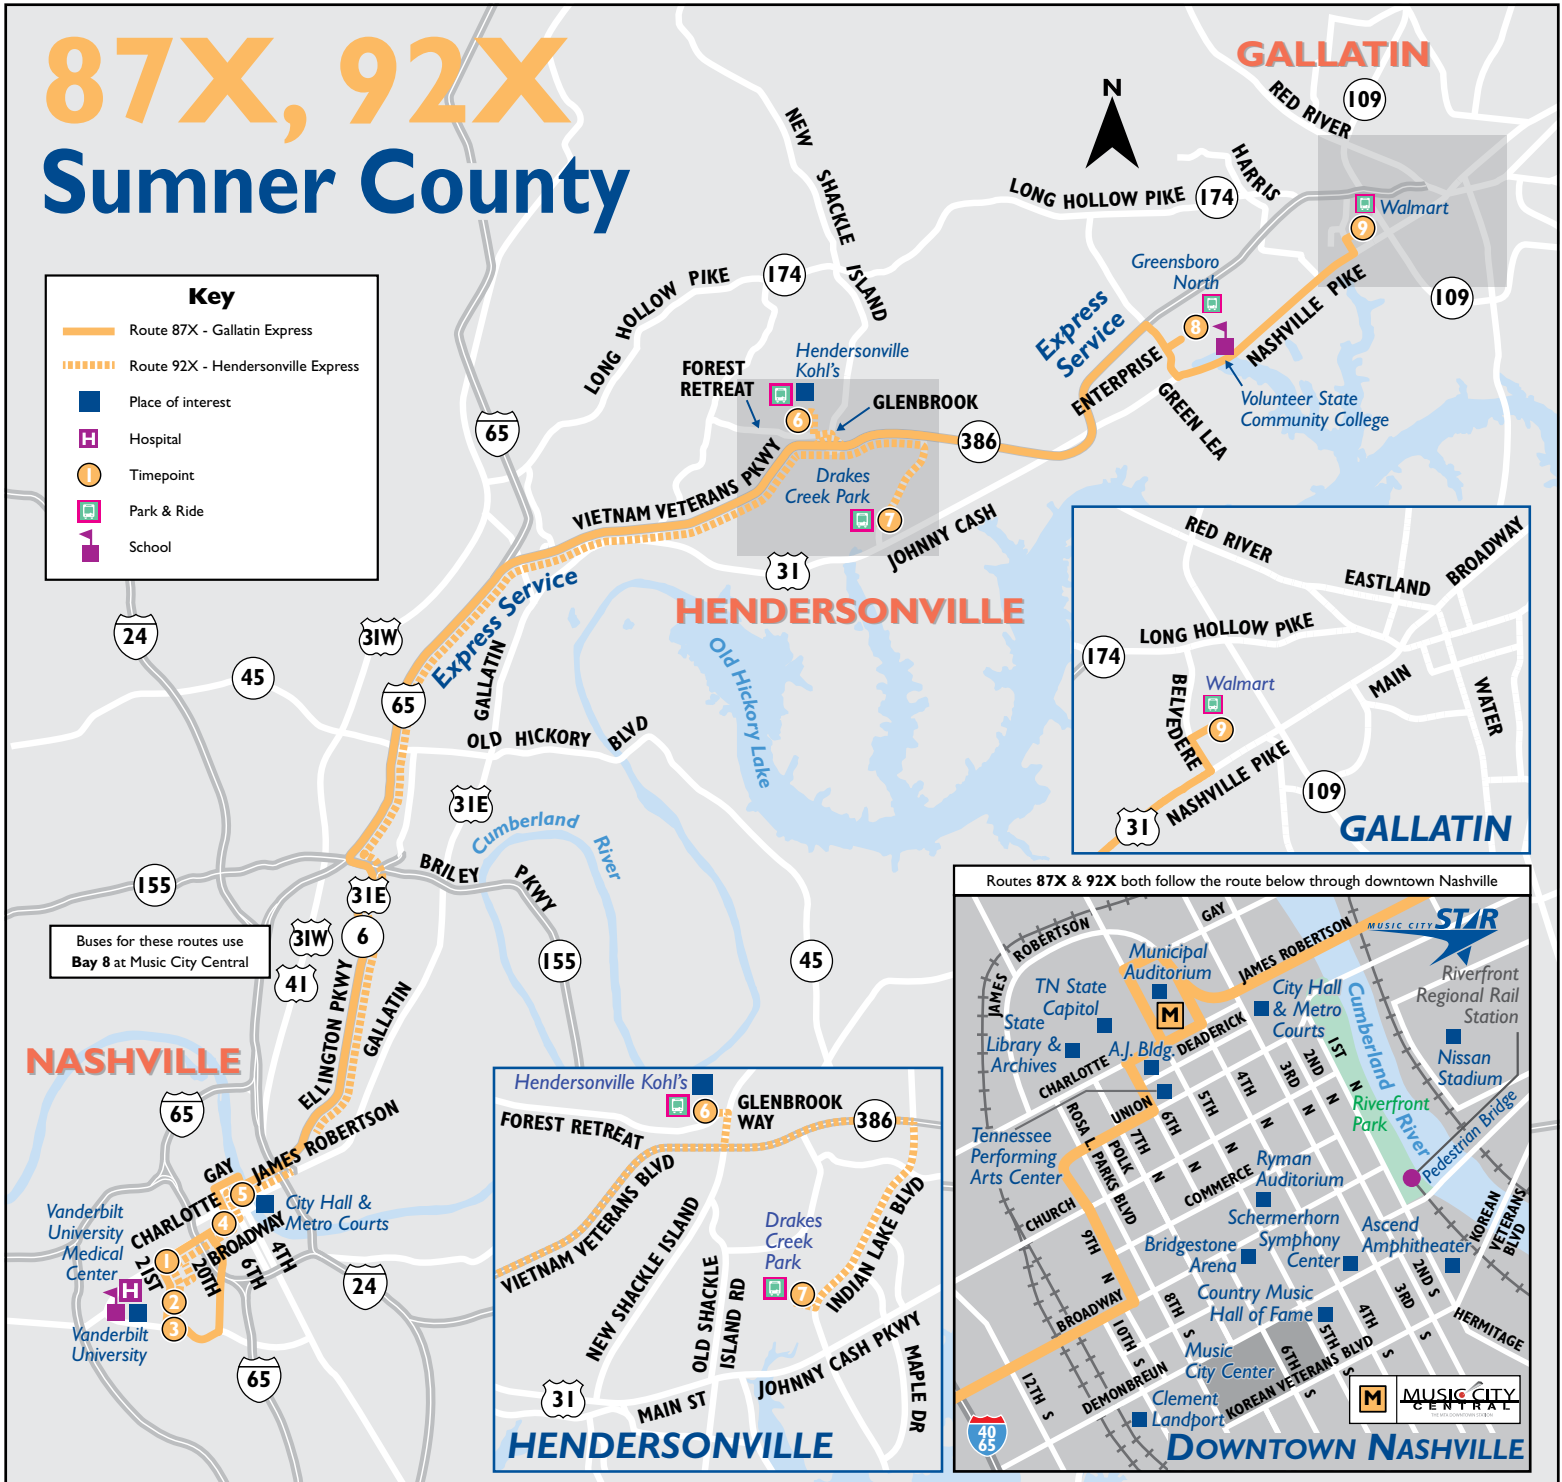

# 87X, 92X Sumner County

**Key**

- Route 87X - Gallatin Express
- Route 92X - Hendersonville Express
- Place of interest
- Hospital
- Timepoint
- Park & Ride
- School