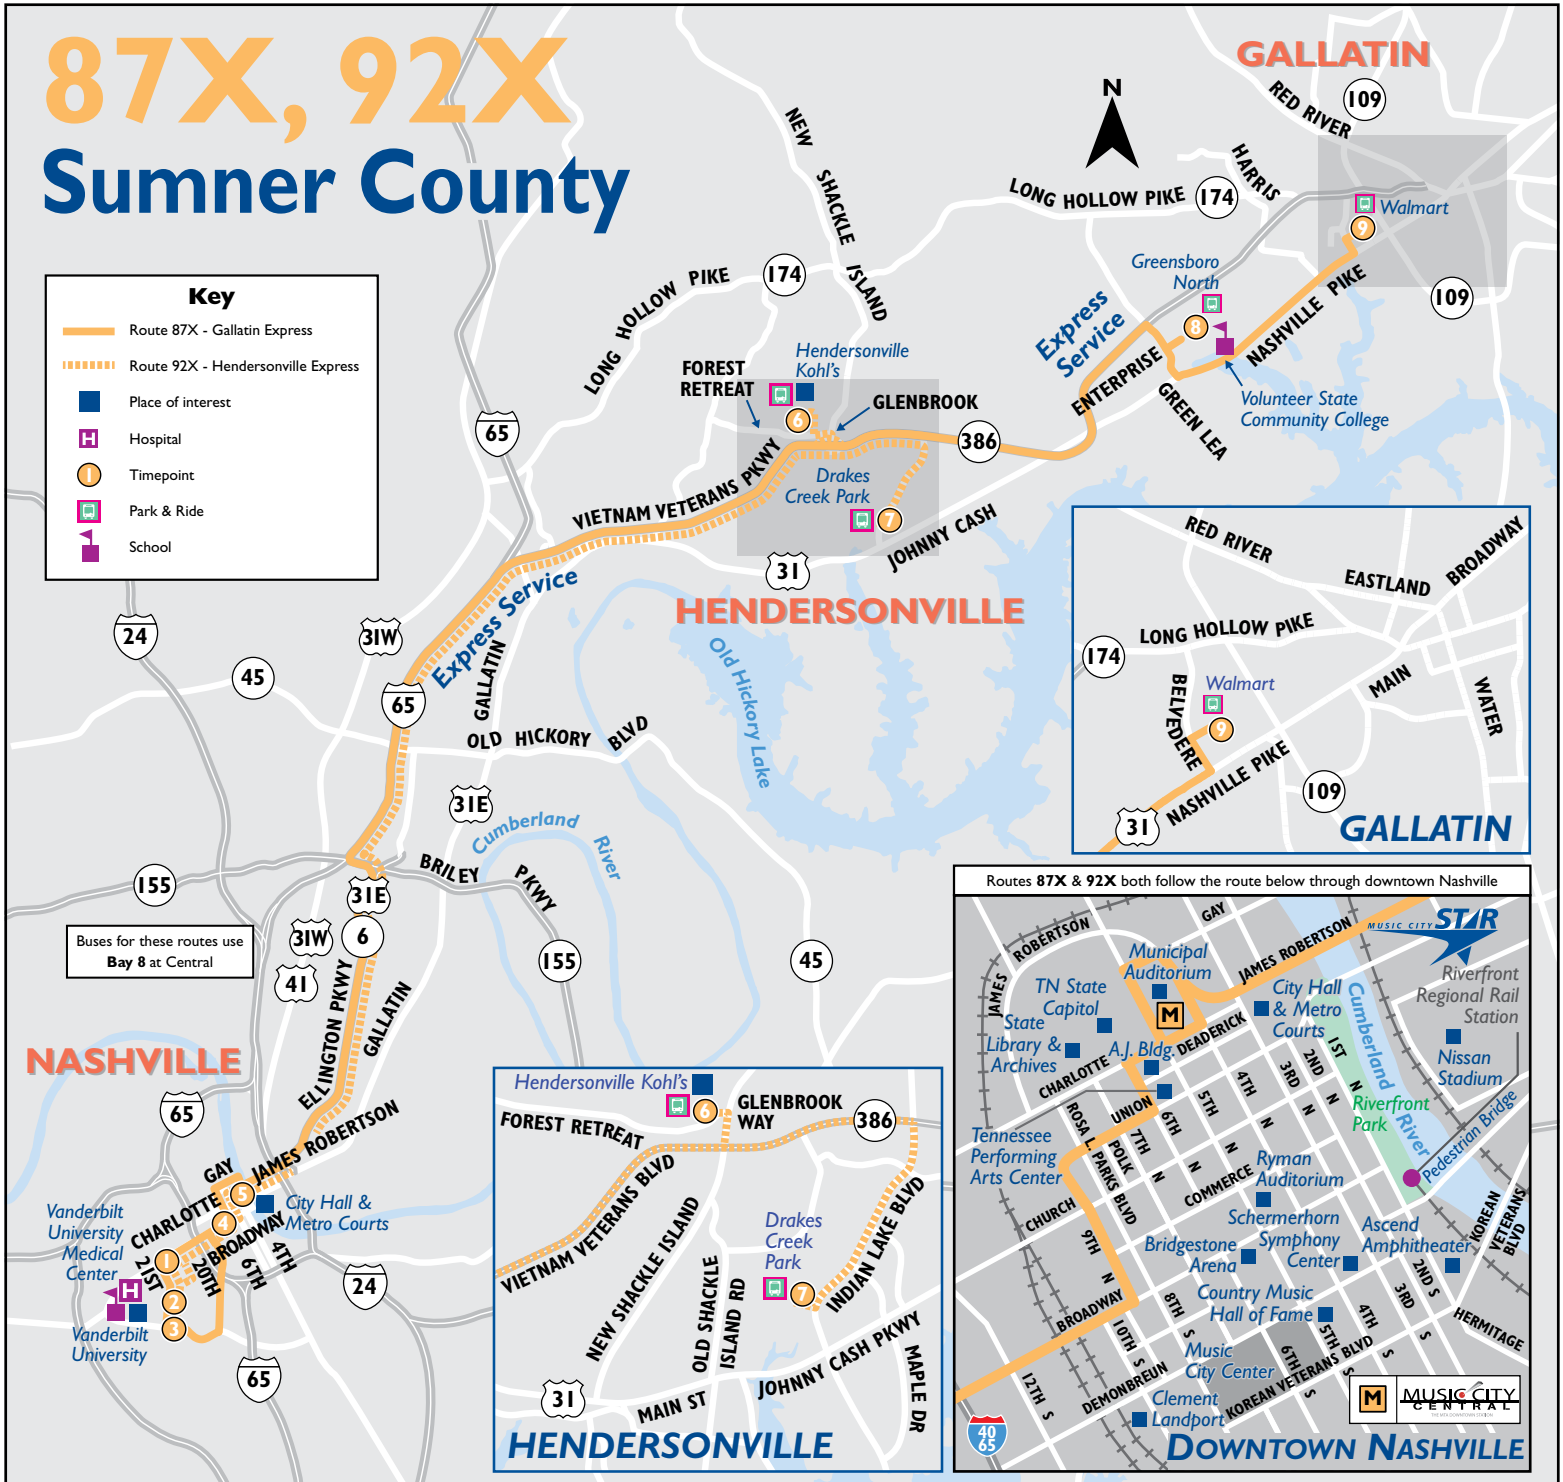

87X, 92X Sumner County

Key

- Route 87X - Gallatin Express
- Route 92X - Hendersonville Express
- Place of interest
- Hospital
- Timepoint
- Park & Ride
- School

87X - Gallatin Express

WEEKDAYS to Nashville