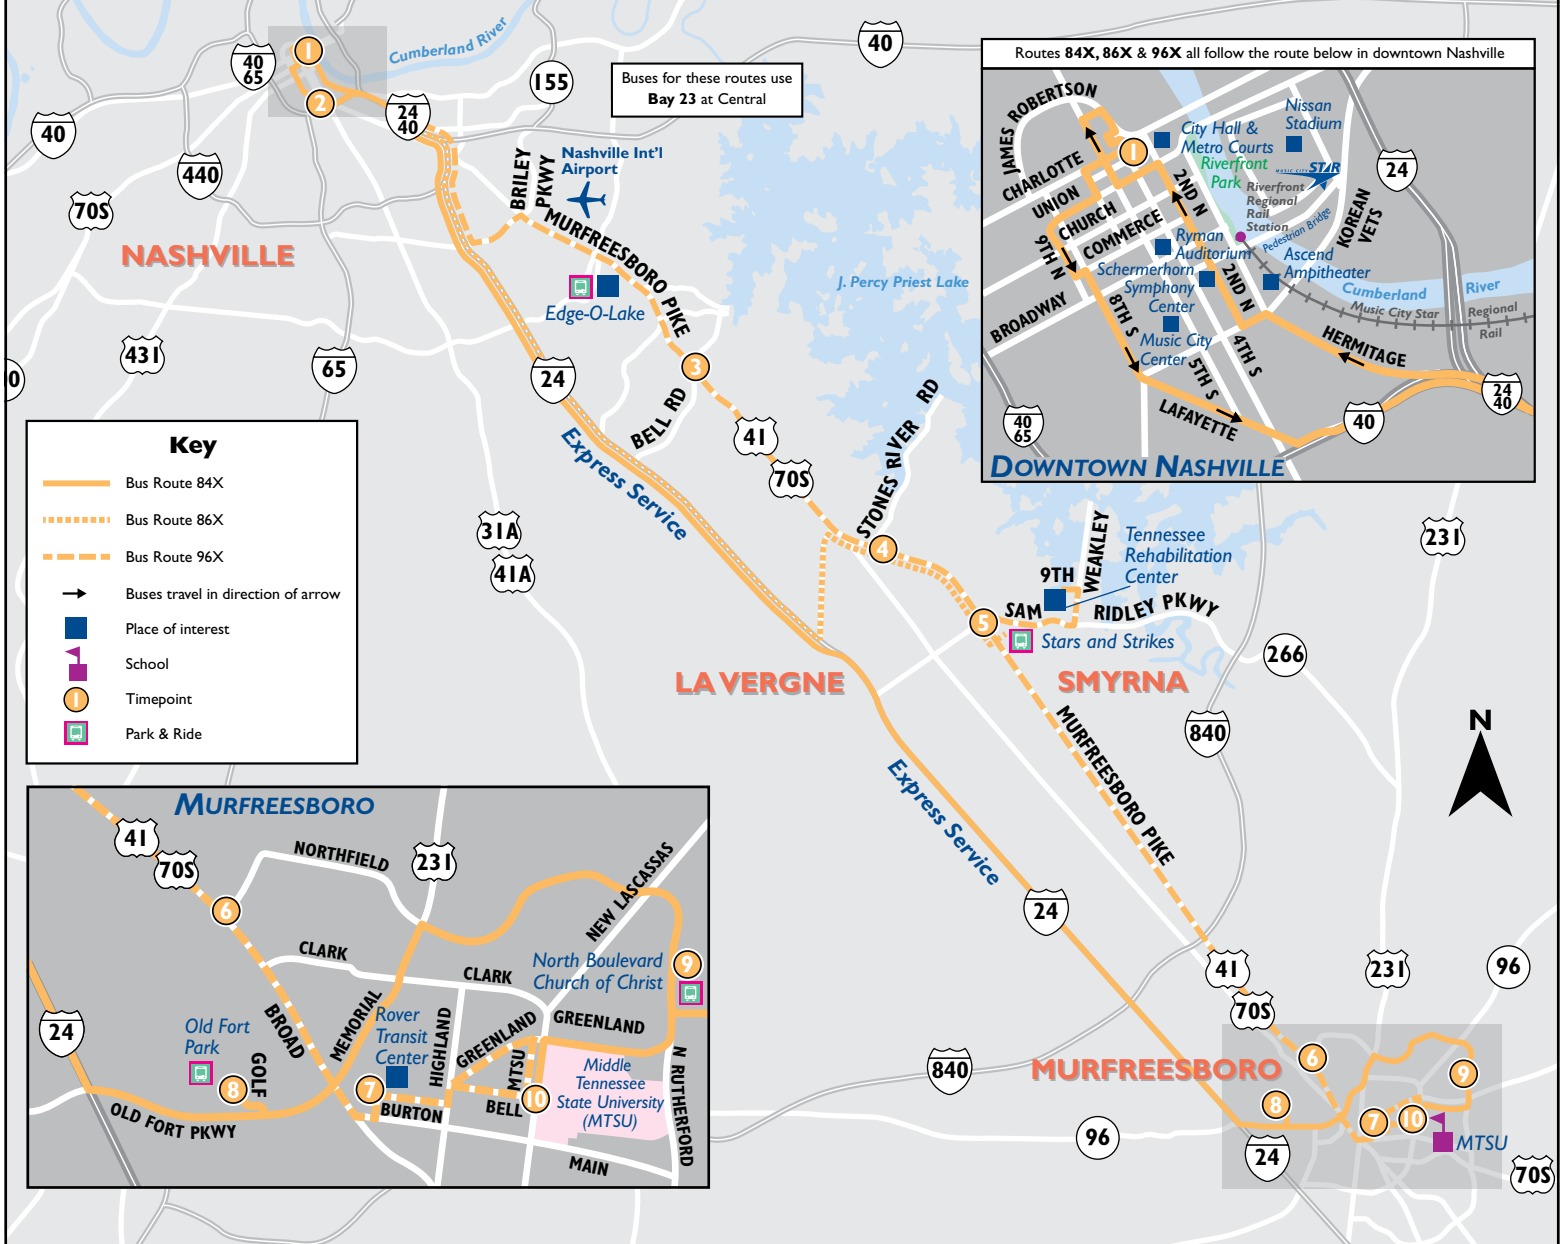

84X, 86X, 96X

Rutherford County

84X - Murfreesboro Express

WEEKDAYS to Nashville

MTSU/ James Union Building	North Blvd Church of Christ	Old Fort Park	Central Bay 23	Greyhound Bus Station
10	9	8	1	2
5:19	5:28	5:45	6:45•	6:57
5:43	5:52	6:09	7:15•	7:27
5:57	6:07	6:26	7:45•	7:57

• The bus may leave this stop early.

WEEKDAYS from Nashville

Central Bay 23	Greyhound Bus Station	Old Fort Park	North Blvd Church of Christ	MTSU/ James Union Building
1	2	8	9	10
3:43	3:56	4:50•	5:08•	5:16
4:08	4:21	5:19•	5:37•	5:45
4:43	4:57	6:01•	6:16•	6:25

• The bus may leave this stop early.

NO SERVICE SATURDAYS, SUNDAYS OR HOLIDAYS

a.m. trips p.m. trips

86X - Smyrna/La Vergne Express

WEEKDAYS to Nashville

Stars and Strikes	Floyd Mayfield	Central Bay 23	Greyhound Bus Station
5	4	1	2
5:47	5:52	6:45•	6:56
6:09	6:15	7:15•	7:27
6:28	6:34	7:45•	7:57

• The bus may leave this stop early.

WEEKDAYS from Nashville

Central Bay 23	Greyhound Bus Station	Floyd Mayfield	Stars and Strikes
1	2	4	5
3:48	4:01	4:49•	5:02
4:14	4:27	5:19•	5:32
4:48	5:02	5:55•	6:08

• The bus may leave this stop early.

NO SERVICE SATURDAYS, SUNDAYS OR HOLIDAYS