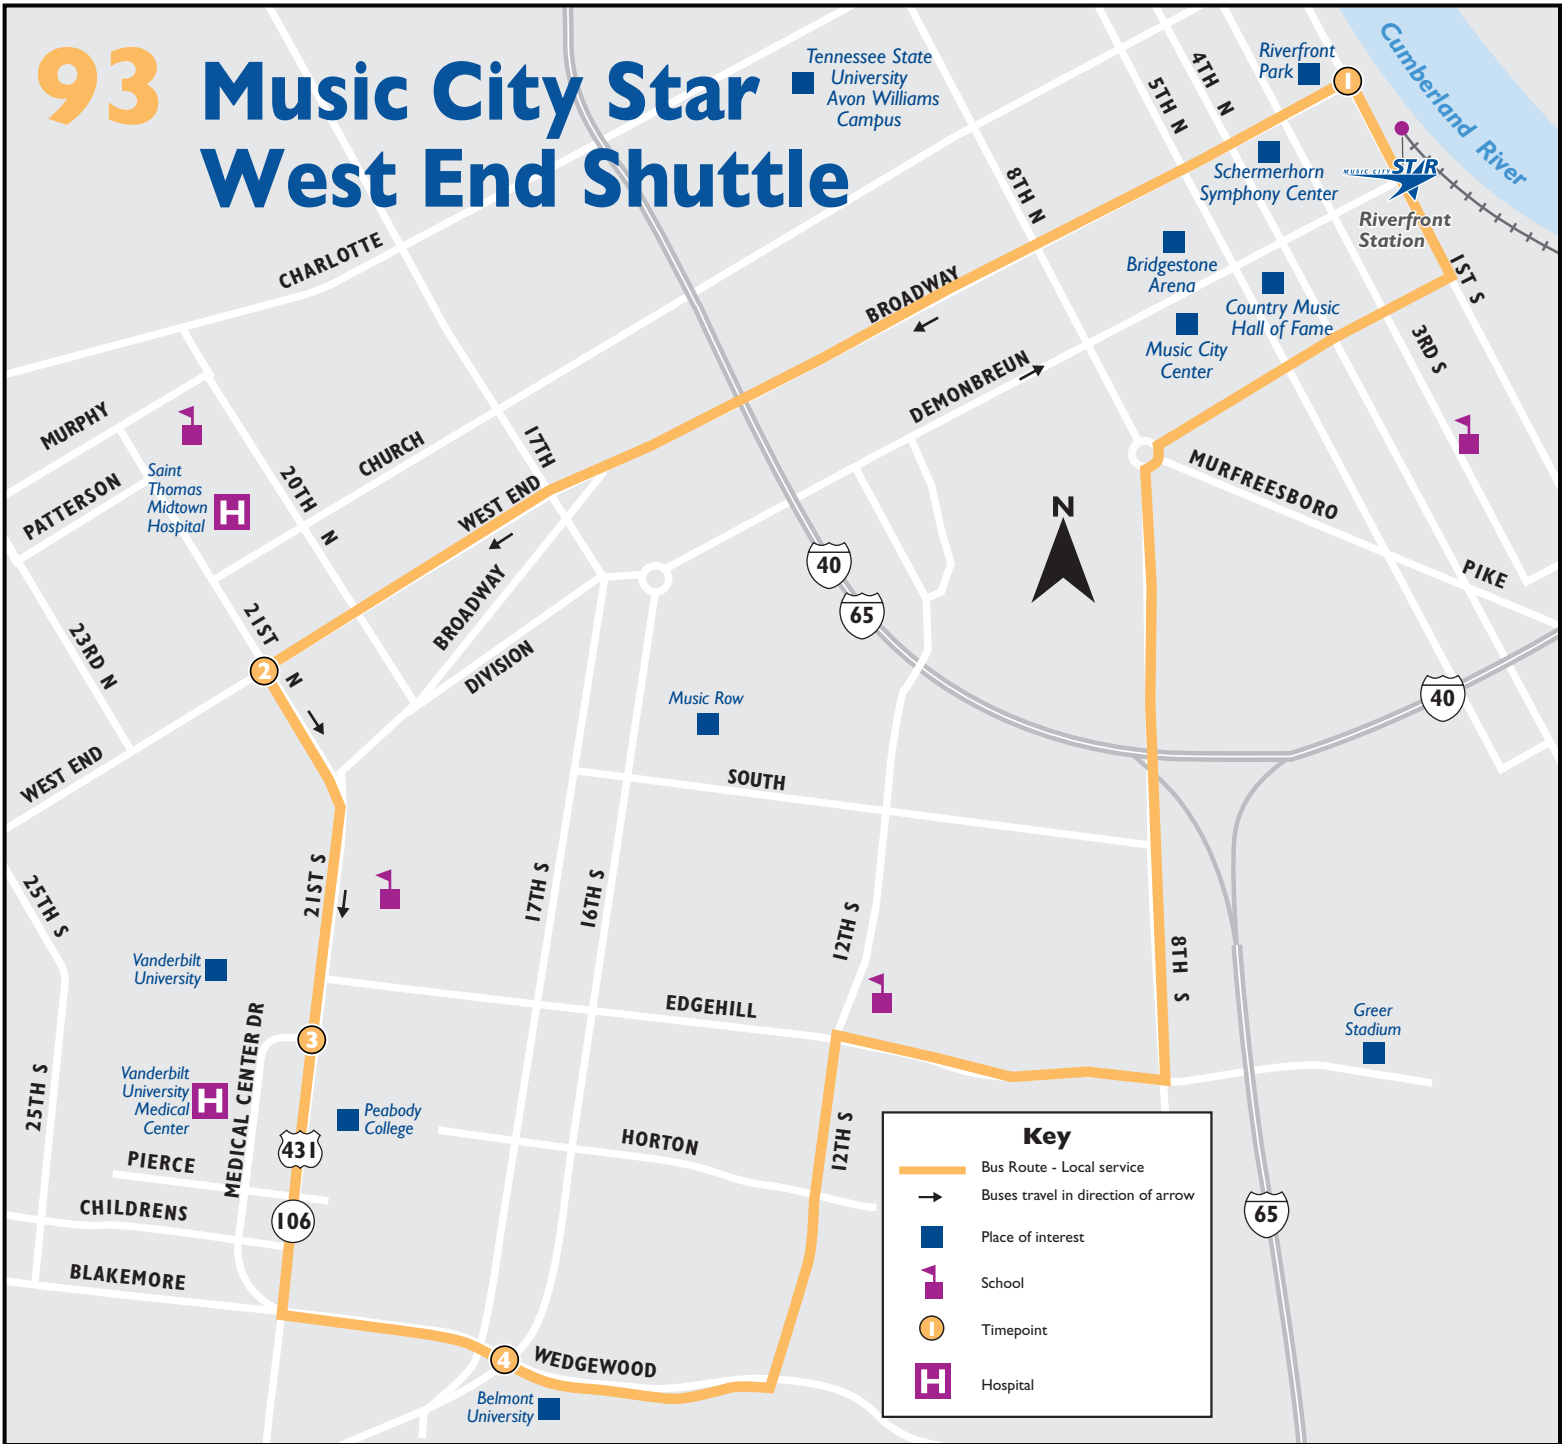

# 93 Music City Star West End Shuttle

## WEEKDAYS Loop

Riverfront Station	21st & West End	21st & Medical Center Drive	Wedgewood & 16th	Riverfront Station
1	2	3	4	1
6:37	6:46	6:50	6:54	7:10
7:34	7:45	7:51	7:55	8:12
8:17	8:27	8:33	8:38	
	3:47	3:51	3:57	4:10
4:10	4:29	4:35	4:41	5:00
5:00	5:18	5:23	5:29	5:45

♿ All buses are accessible and equipped with bike racks.

**NO SERVICE SATURDAYS, SUNDAYS OR HOLIDAYS**

a.m. trips   p.m. trips