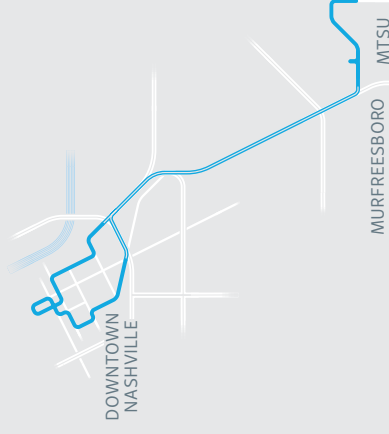

Title VI

ADA
WeGo Public Transit makes reasonable accommodations in order for individuals with disabilities to fully use transit services. All requests should be made in advance by filling out and submitting a Reasonable Accommodation Request form. For more information on Reasonable Accommodations, visit WeGoTransit.com.

ADA

Fares & Passes

1-Ride Regional Bus	$4.25
1-Ride Regional Bus (Discounted*)	$2.00
20-Ride Regional Bus	$73.50

Children age 4 and younger ride free.

*MTSU students, youth, active and retired military, seniors, persons with disabilities, and Medicare cardholders are eligible for discounted fares and passes with proper I.D.

Please Note: Local fares and passes are not valid on this route.

For More Information

Customer Care

615-862-5950
6:30 a.m. to 8:00 p.m. – Monday-Friday
8:00 a.m. to 5:00 p.m. – Saturday
10:30 a.m. to 2:30 p.m. – Sunday

Central

400 Dr. Martin L. King Jr. Blvd.
5:15 a.m. to 11:15 p.m. – Monday-Friday
6:00 a.m. to 10:15 p.m. – Saturday
6:00 a.m. to 9:15 p.m. – Sundays and holidays

Administrative Offices

615-862-5969
430 Myatt Drive
8:00 a.m. to 4:30 p.m. – Monday-Friday
Closed weekends and holidays
8:00 a.m. to 4:30 p.m. – Monday-Friday
Closed weekends and holidays

Stay Connected

WeGoTransit WeGoTransit.com
@WeGoTransit customer.comments@nashville.gov
@WeGoTransit

84

Murfreesboro

September 29, 2019