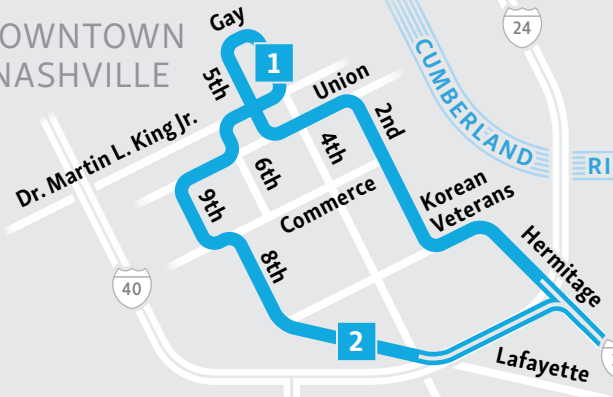

84

Murfreesboro

DOWNTOWN
NASHVILLE

Map Key

-  Non-stop service
-  Timepoint

MURFREESBORO

Old Fort

MTSU

Clark

Middle Tennessee

Weekdays

to Nashville

MTSU/James Union Building	Old Fort Park	Central Bay 23	Greyhound Bus Station
4	3	1	2
5:29	5:45	6:45	6:57
5:52	6:09	7:15	7:27
6:08	6:26	7:45	7:57

 The bus may leave this stop early.

Bold times denote p.m. hours.

Weekdays

from Nashville

Central Bay 23	Greyhound Bus Station	Old Fort Park	MTSU/James Union Building
1	2	3	4
3:43	3:56	4:50	5:10
4:08	4:21	5:19	5:39
4:43	4:57	6:01	6:19

 The bus may leave this stop early.

Stay Connected

WeGoTransit  WeGoTransit.com
@WeGoTransit  customer.comments@nashville.gov
@WeGoTransit

84

Murfreesboro

September 29, 2019