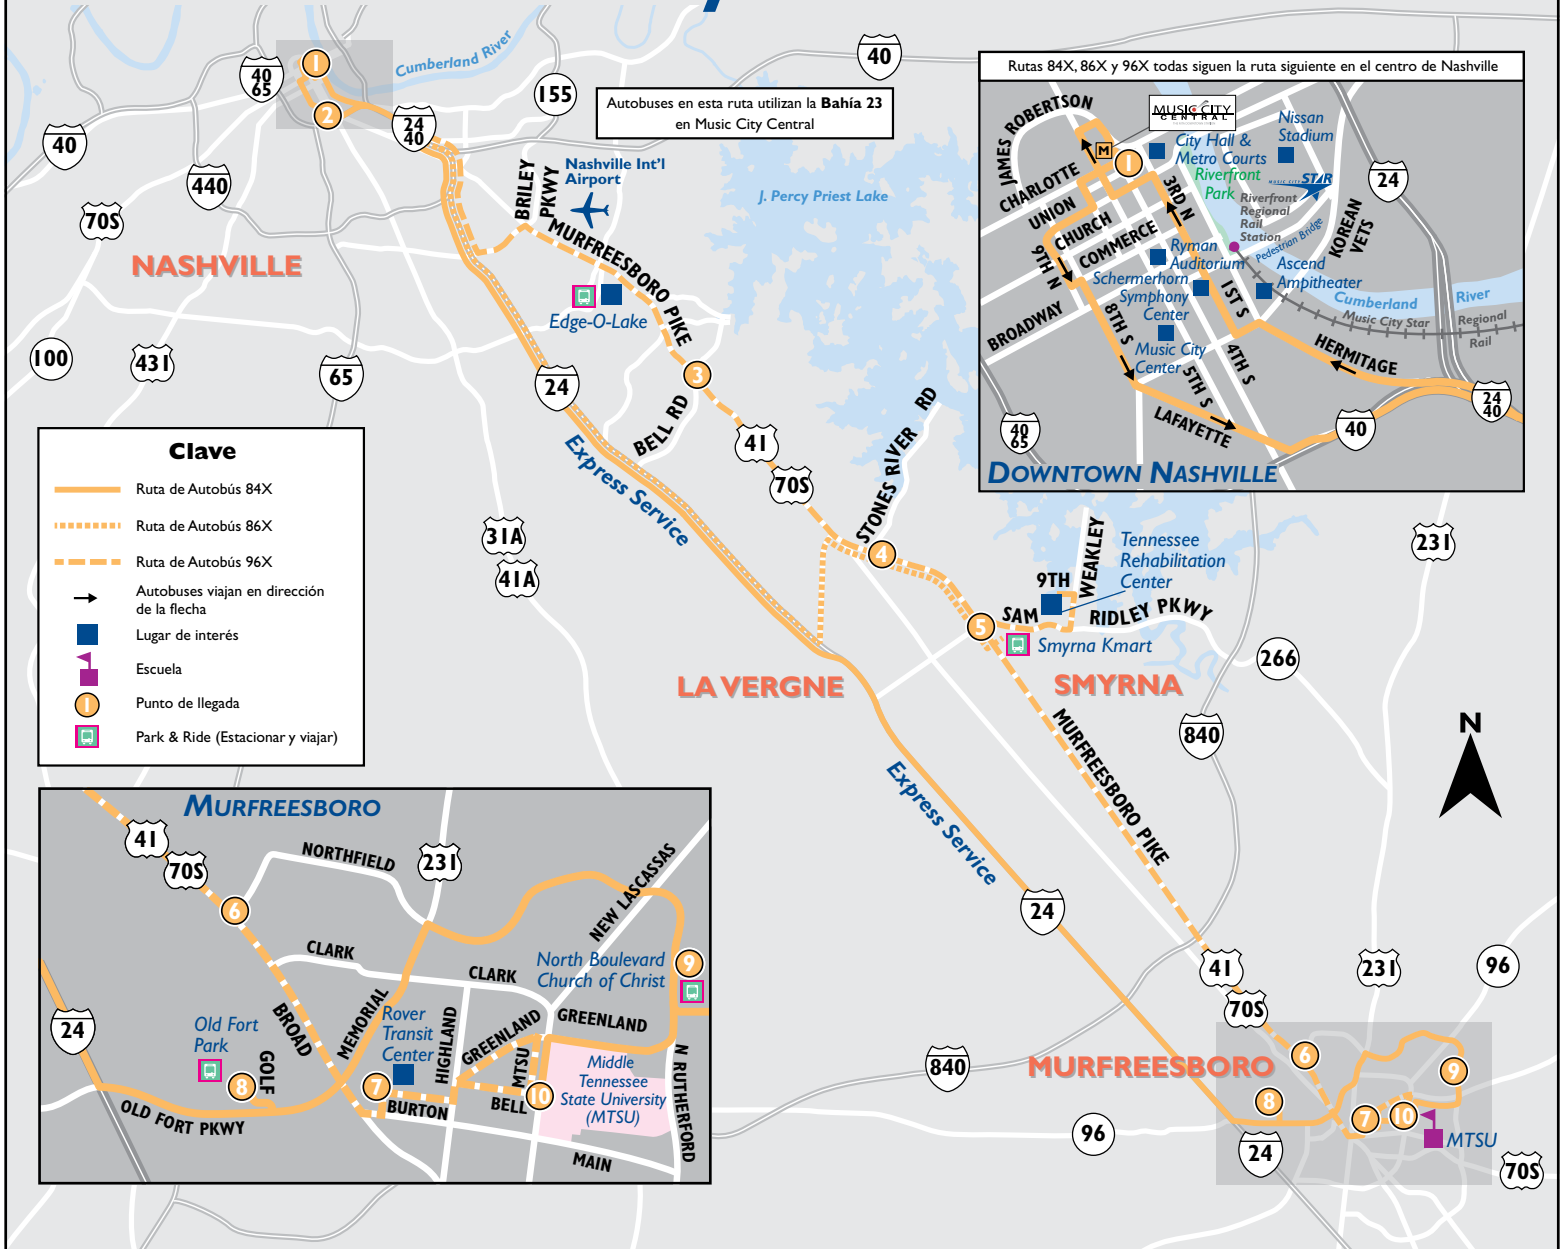

84X, 86X, 96X

Rutherford County

84X - Murfreesboro Express

DIAS ENTRE SEMANA *Hacia Nashville*

MTSU/ James Union Building	North Blvd Church of Christ	Old Fort Park	Music City Central Bahía 23	Greyhound Bus Station
10	9	8	1	2
5:28	5:37	5:54	6:45	6:57
5:43	5:52	6:09	7:15	7:27
6:02	6:12	6:31	7:45	7:57

DIAS ENTRE SEMANA *Desde Nashville*

Music City Central Bahía 23	Greyhound Bus Station	Old Fort Park	North Blvd Church of Christ	MTSU/ James Union Building
1	2	8	9	10
3:43	3:54	4:34	4:52	5:00
4:08	4:20	5:02	5:20	5:28
4:43	4:55	5:39	5:58	6:07

NO HAY SERVICIO SABADOS, DOMINGOS Y DIAS FESTIVOS

86X - Smyrna/La Vergne Express

DIAS ENTRE SEMANA *Hacia Nashville*

Smyrna Kmart	Floyd Mayfield	Music City Central Bahía 23	Greyhound Bus Station
5	4	1	2
5:47	5:54	6:45	6:56
6:09	6:18	7:15	7:27
6:29	6:39	7:45	7:57

DIAS ENTRE SEMANA *Desde Nashville*

Music City Central Bahía 23	Greyhound Bus Station	Floyd Mayfield	Smyrna Kmart
1	2	4	5
3:48	4:00	4:27	4:40
4:14	4:26	4:59	5:12
4:48	5:01	5:41	5:54

NO HAY SERVICIO SABADOS, DOMINGOS Y DIAS FESTIVOS