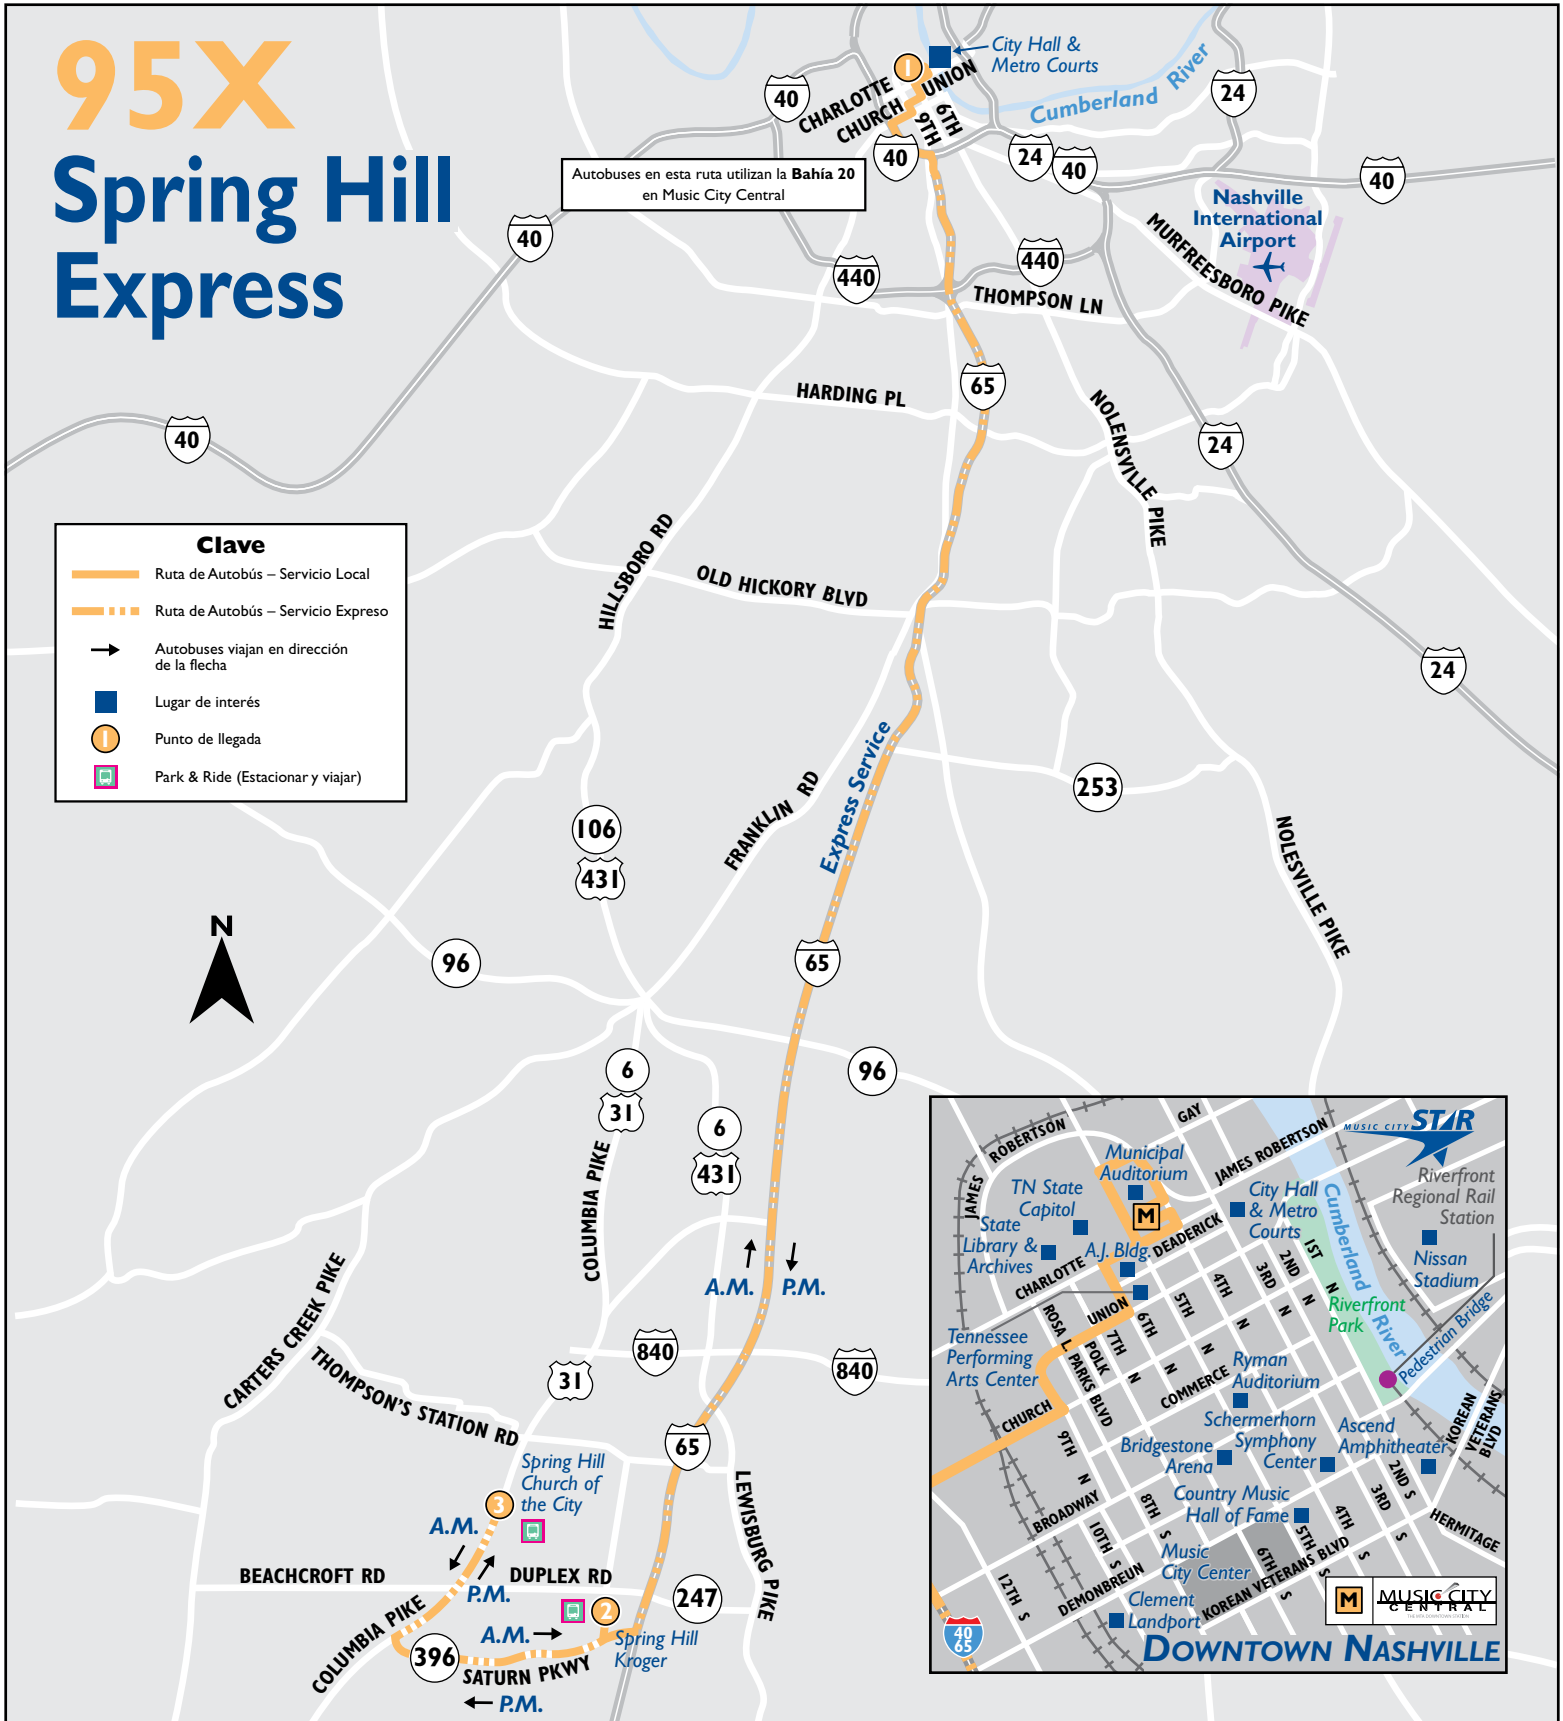

DIAS ENTRE SEMANA

Hacia Nashville

Spring Hill Church of the City Spring Hill Kroger on Port Royal Music City Central

5:41	5:57	6:50
6:13	6:29	7:22

DIAS ENTRE SEMANA

Desde Nashville

Music City Central Bahía 20 Spring Hill Kroger on Port Royal Spring Hill Church of the City