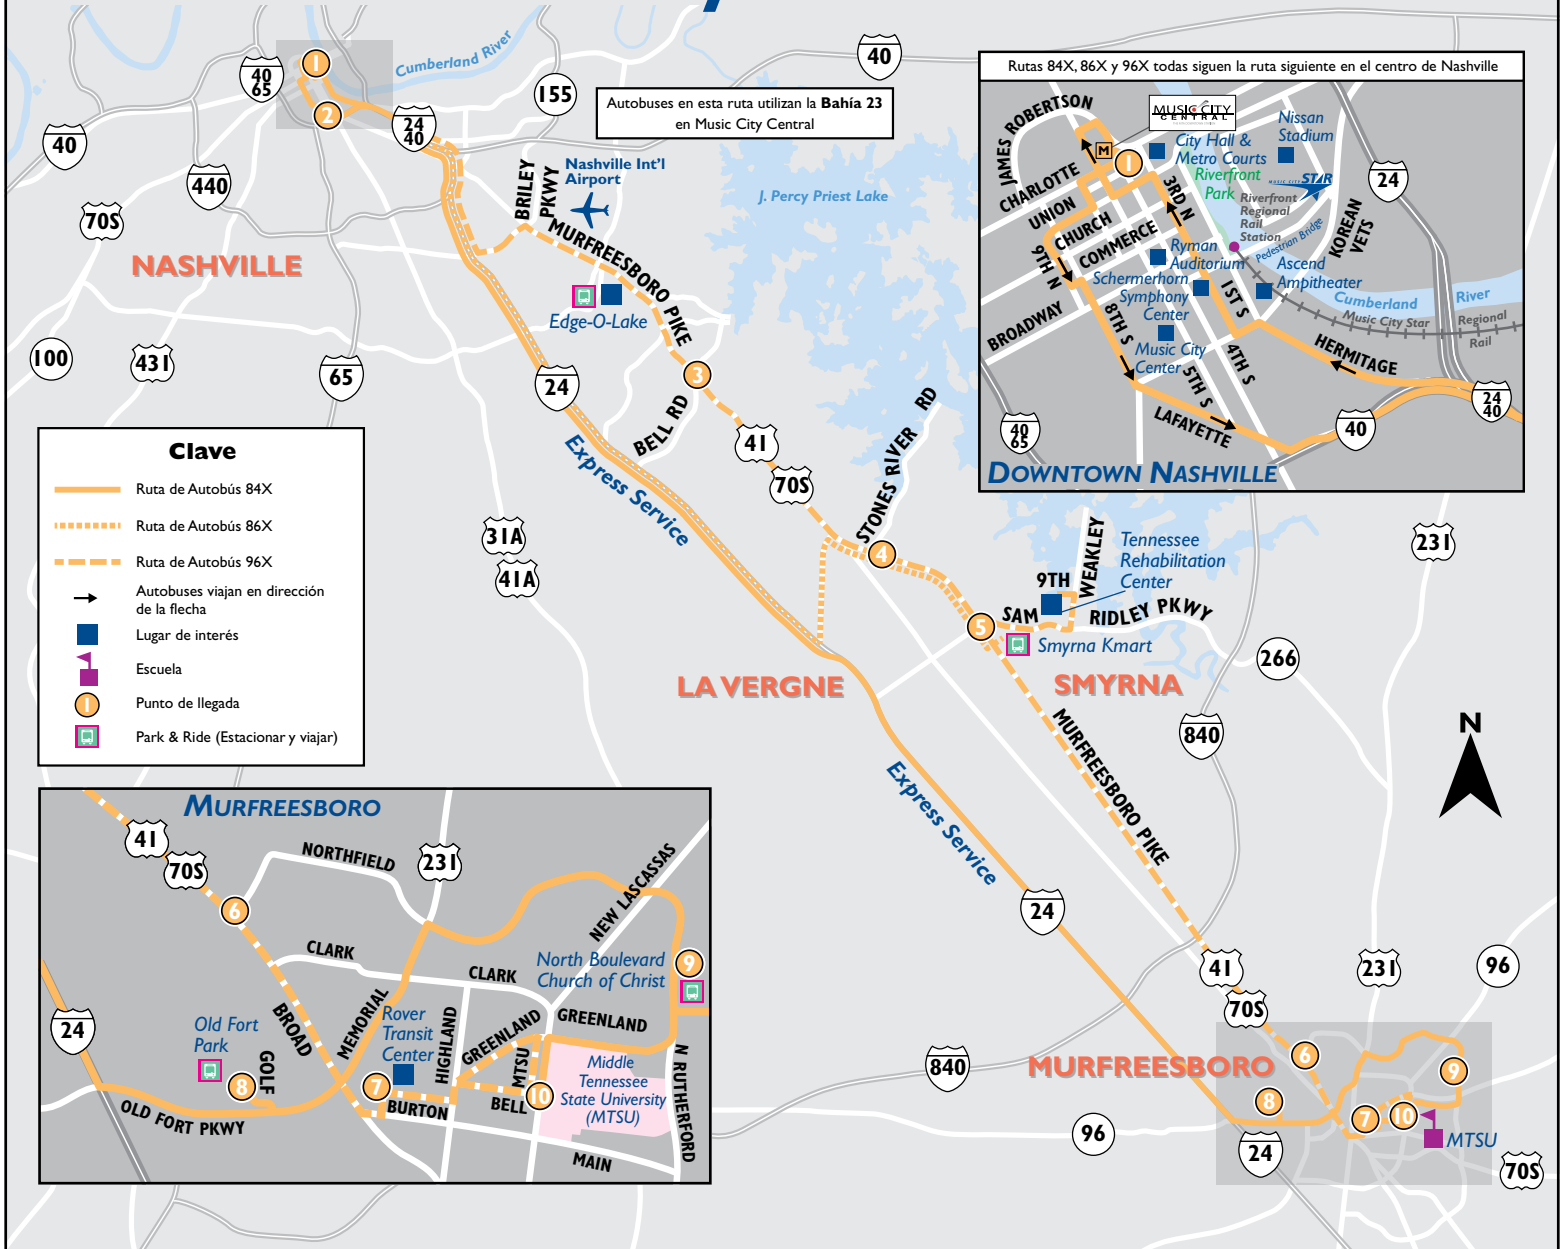

84X, 86X, 96X

Rutherford County

84X - Murfreesboro Express

DIAS ENTRE SEMANA *Hacia Nashville*

MTSU/ James Union Building	North Blvd Church of Christ	Old Fort Park	Music City Central Bahía 23	Greyhound Bus Station
10	9	8	1	2
5:28	5:37	5:54	6:45	6:57
5:43	5:52	6:09	7:15	7:27
6:02	6:12	6:31	7:45	7:57

DIAS ENTRE SEMANA *Desde Nashville*

Music City Central Bahía 23	Greyhound Bus Station	Old Fort Park	North Blvd Church of Christ	MTSU/ James Union Building
1	2	8	9	10
3:43	3:54	4:34	4:52	5:00
4:08	4:20	5:02	5:20	5:28
4:43	4:55	5:39	5:58	6:07

NO HAY SERVICIO SABADOS, DOMINGOS Y DIAS FESTIVOS

86X - Smyrna/La Vergne Express

DIAS ENTRE SEMANA *Hacia Nashville*

Smyrna Kmart	Floyd Mayfield	Music City Central Bahía 23	Greyhound Bus Station
5	4	1	2
5:47	5:54	6:45	6:56
6:09	6:18	7:15	7:27
6:29	6:39	7:45	7:57

DIAS ENTRE SEMANA *Desde Nashville*

Music City Central Bahía 23	Greyhound Bus Station	Floyd Mayfield	Smyrna Kmart
1	2	4	5
3:48	4:00	4:27	4:40
4:14	4:26	4:59	5:12
4:48	5:01	5:41	5:54

NO HAY SERVICIO SABADOS, DOMINGOS Y DIAS FESTIVOS