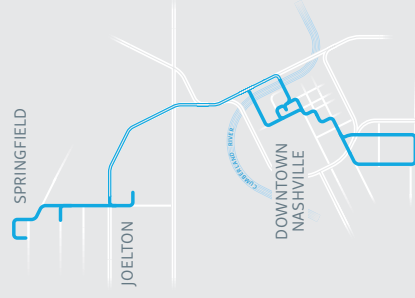

Title VI

ADA
WeGo Public Transit makes reasonable accommodations in order for individuals with disabilities to fully use transit services. All requests should be made in advance by filling out and submitting a Reasonable Accommodation Request form. For more information on Reasonable Accommodations, visit WeGoTransit.com.

ADA

Fares & Passes

1-Ride Regional Bus	$4.25
1-Ride Regional Bus (Discounted*)	$2.00
20-Ride Regional Bus	$73.50

Children age 4 and younger ride free.

*Youth, active and retired military, seniors, persons with disabilities, and Medicare cardholders are eligible for discounted fares and passes with proper I.D.

Please Note: Local fares and passes are not valid on this route.

For More Information

Customer Care

615-862-5950
6:30 a.m. to 8:00 p.m. – Monday-Friday
8:00 a.m. to 5:00 p.m. – Saturday
10:30 a.m. to 2:30 p.m. – Sunday

Central

400 Dr. Martin L. King Jr. Blvd.
5:15 a.m. to 11:15 p.m. – Monday-Friday
6:00 a.m. to 10:15 p.m. – Saturday
6:00 a.m. to 9:15 p.m. – Sundays and holidays

Administrative Offices

615-862-5969
430 Myatt Drive
8:00 a.m. to 4:30 p.m. – Monday-Friday
Closed weekends and holidays
8:00 a.m. to 4:30 p.m. – Monday-Friday
Closed weekends and holidays

Stay Connected

WeGoTransit WeGoTransit.com
@WeGoTransit WeGoTransit.com/alerts
@WeGoTransit customer.comments@nashville.gov

89

Springfield/Joelton

September 29, 2019