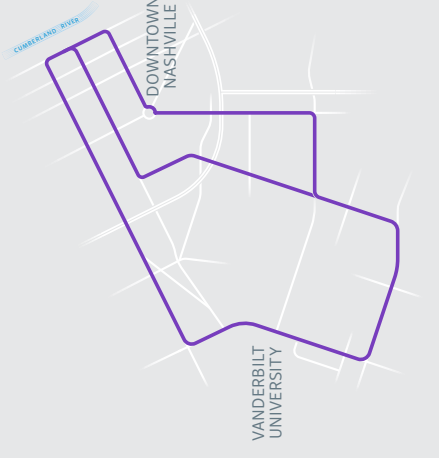

Weekdays

Loop

Riverfront Station	21st & West End	21st & Medical Center Drive	Wedgewood & 16th	Riverfront Station
1	2	3	4	1
6:37	6:46	6:50	6:54	7:10
7:34	7:45	7:49	7:54	8:11
-	3:47	3:51	3:57	4:10
4:10	4:29	4:34	4:40	4:59

Stay Connected

 WeGoTransit  WeGoTransit.com
 @WeGoTransit  WeGoTransit.com/alerts
 @WeGoTransit  customer.comments@nashville.gov

93

Star West End Shuttle

93

Star West End Shuttle

VANDERBILT
UNIVERSITY

DOWNTOWN
NASHVILLE

CUMBERLAND RIVER

Map Key

- 1** Timepoint
- T** Transfer point
- 21** Transfer route