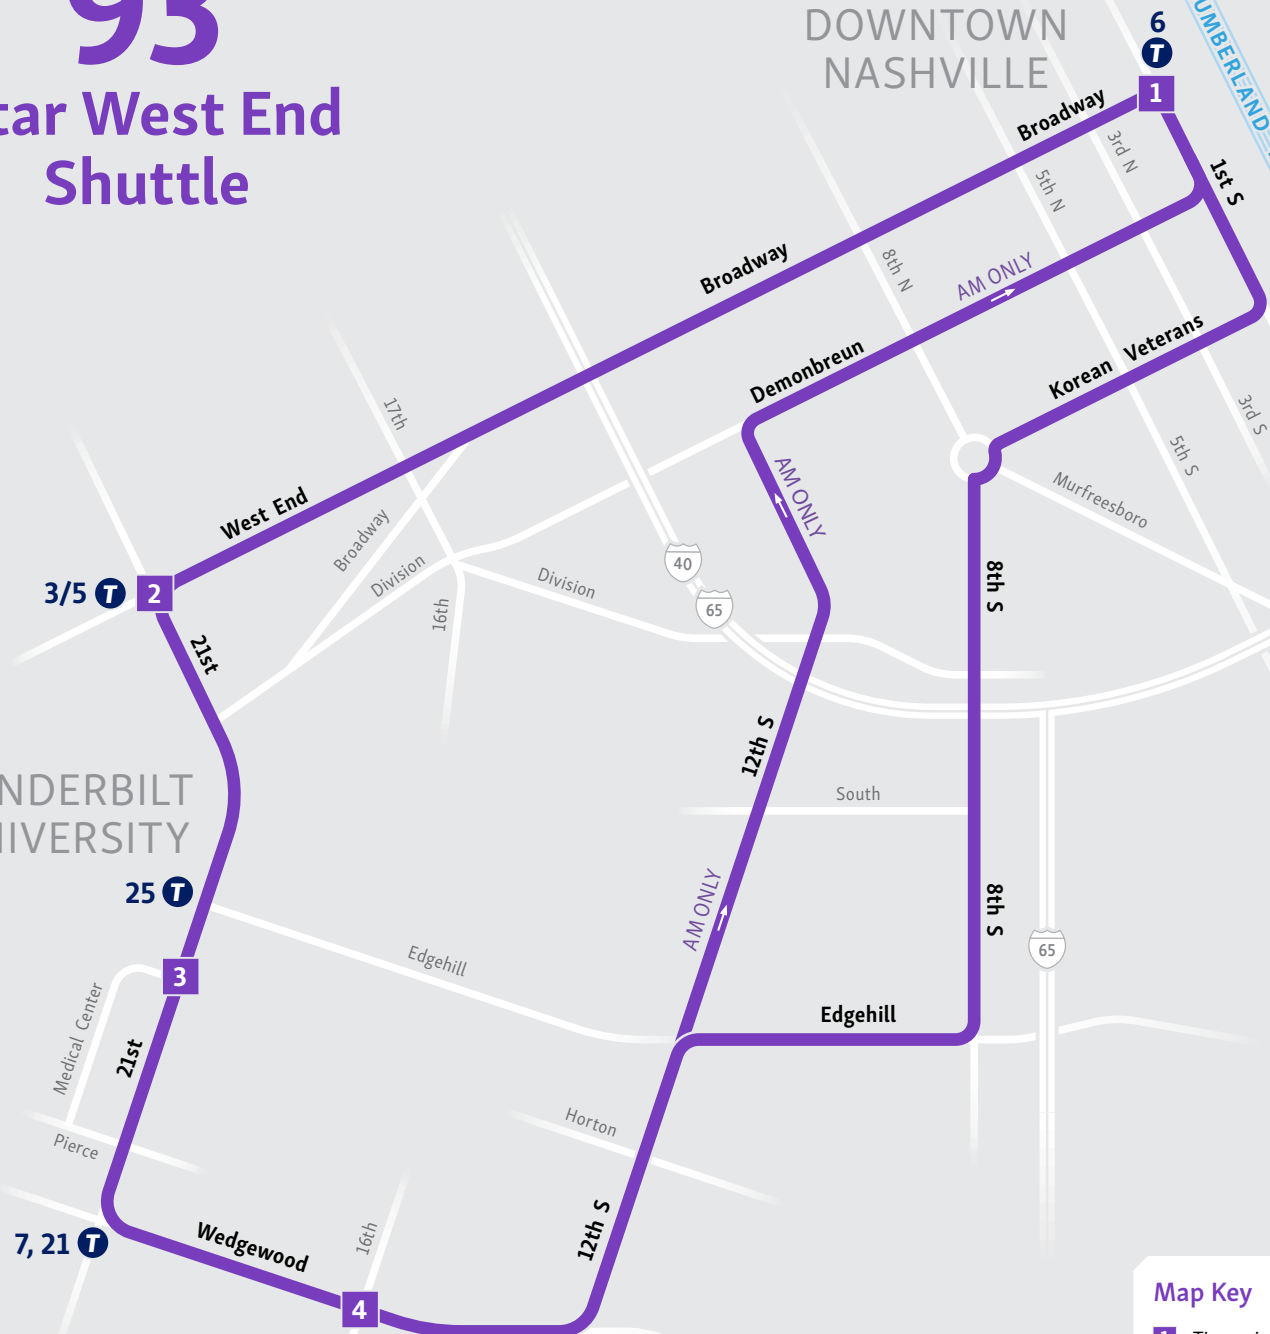

Weekdays

Loop

Riverfront Station	21st & West End	21st & Medical Center Drive	Wedgewood & 16th	Riverfront Station
1	2	3	4	1
6:37	6:46	6:50	6:54	7:10
7:34	7:45	7:49	7:54	8:11
-	3:47	3:51	3:57	4:10
4:10	4:29	4:34	4:40	4:59

Stay Connected

 WeGoTransit  WeGoTransit.com
 @WeGoTransit  WeGoTransit.com/alerts
 @WeGoTransit  customer.comments@nashville.gov

93

Star West End Shuttle

93

Star West End Shuttle

VANDERBILT
UNIVERSITY

DOWNTOWN
NASHVILLE

CUMBERLAND RIVER

Map Key

- 1** Timepoint
- T** Transfer point
- 21** Transfer route